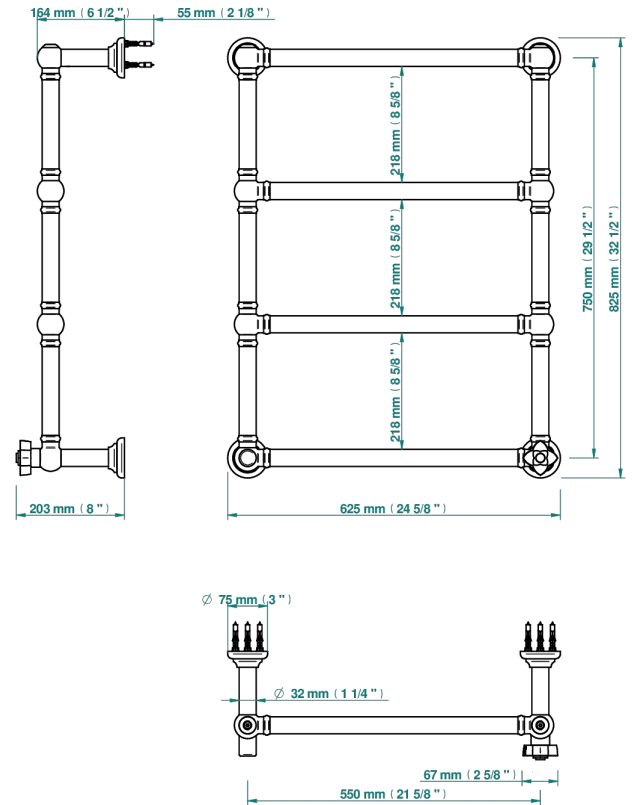

PETALE DE CRISTAL - CLEAR CRYSTAL

U6A-TWT4H1

Traditional towel warmer, 4 rails, 625 mm x 825 mm, hydronic with 1 stylised handle

THG[®]
PARIS

72794

13/02/2020

CHARACTERISTIC

- Pétale de Cristal - Clear crystal
- Traditional towel warmer, 4 rails, 625 mm x 825 mm, hydronic with 1 stylised handle

TECHNICAL SPECS

- Pression : 0,5 bars < P < 3 bars (recommandée)
- Pressure : 7.25 psi < P < 43.5 psi (advised)
- Température eau maximale conseillée : 60°C
- Maximum water temperature advised: 140°F
- Hauteur minimale au sol (maximum height from the ground) : 60 cm (24")
- Puissance / Power : 86W à Delta T 30