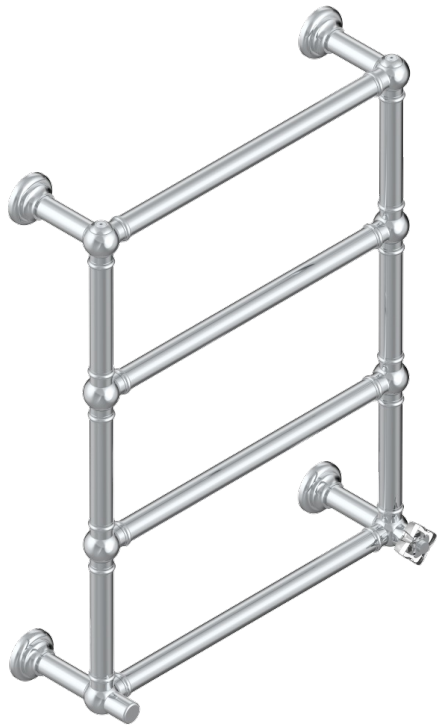

PETALE DE CRISTAL - CLEAR CRYSTAL

U6A-TWT4H1

Traditional towel warmer, 4 rails, 625 mm x 825 mm, hydronic with 1 stylised handle

THG[®]
PARIS

72794

13/02/2020

CHARACTERISTIC

- Pétale de Cristal - Clear crystal
- Traditional towel warmer, 4 rails, 625 mm x 825 mm, hydronic with 1 stylised handle

TECHNICAL SPECS

- Pression : 0,5 bars < P < 3 bars (recommandée)
- Pressure : 7.25 psi < P < 43.5 psi (advised)
- Température eau maximale conseillée : 60°C
- Maximum water temperature advised: 140°F
- Hauteur minimale au sol (maximum height from the ground) : 60 cm (24")
- Puissance / Power : 86W à Delta T 30