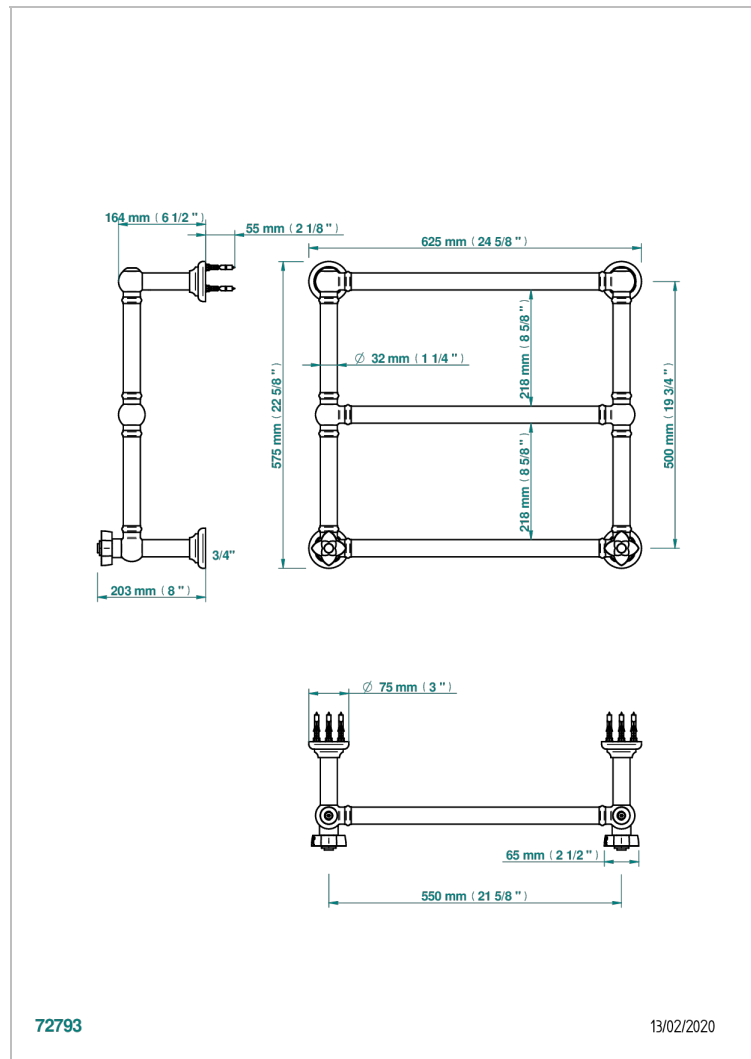

PETALE DE CRISTAL - CLEAR CRYSTAL

U6A-TWT3H2

Traditional towel warmer, 3 rails, 625 mm x 575 mm, hydronic with 2 stylised handles

THG[®]
PARIS

CHARACTERISTIC

- Pétale de Cristal - Clear crystal
- Traditional towel warmer, 3 rails, 625 mm x 575 mm, hydronic with 2 stylised handles

TECHNICAL SPECS

- Pression : 0,5 bars < P < 3 bars (recommandée)
- Pressure : 7.25 psi < P < 43.5 psi (advised)
- Température eau maximale conseillée : 60°C
- Maximum water temperature advised: 140°F
- Hauteur minimale au sol (maximum height from the ground) : 60 cm (24")
- Puissance / Power : 64W à Delta T 30