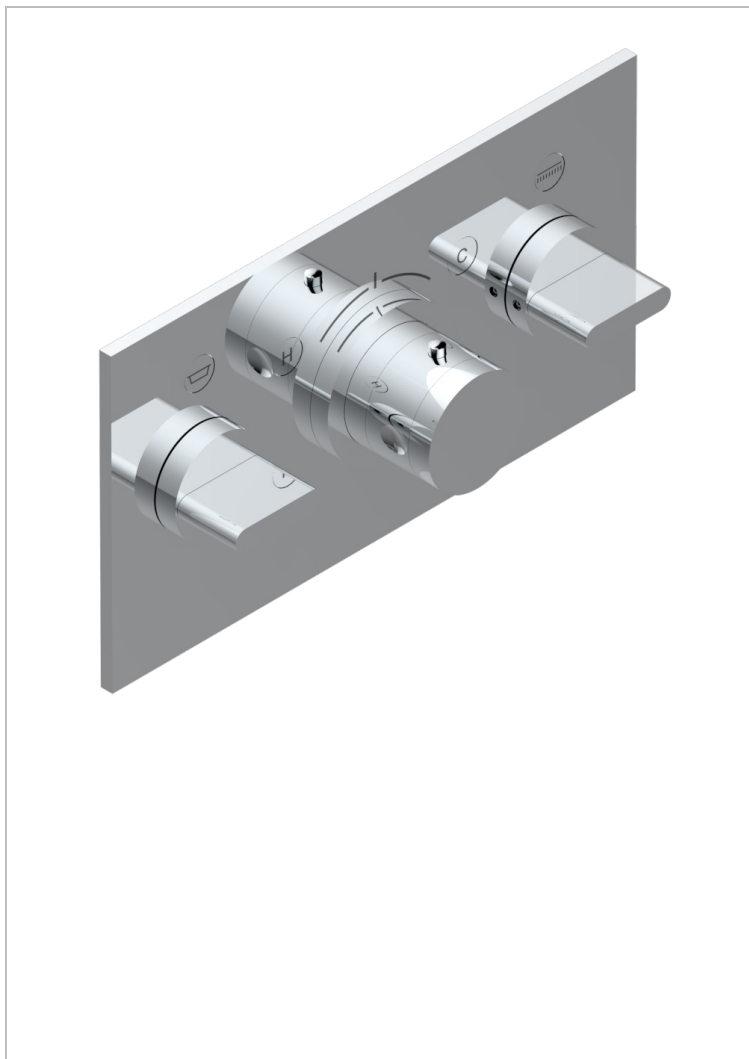

ICON-X WITH LEVER HANDLES

U7H-5401BEH

THG
PARIS

Trim for THG thermostat with 2 valves ref. 5 401AHM/US rough part supplied with fixing box , item to be installed horizontal

CHARACTERISTIC

- Icon-x with lever handles
- Trim for THG thermostat with 2 valves ref. 5 401AHM/US rough part supplied with fixing box , item to be installed horizontal