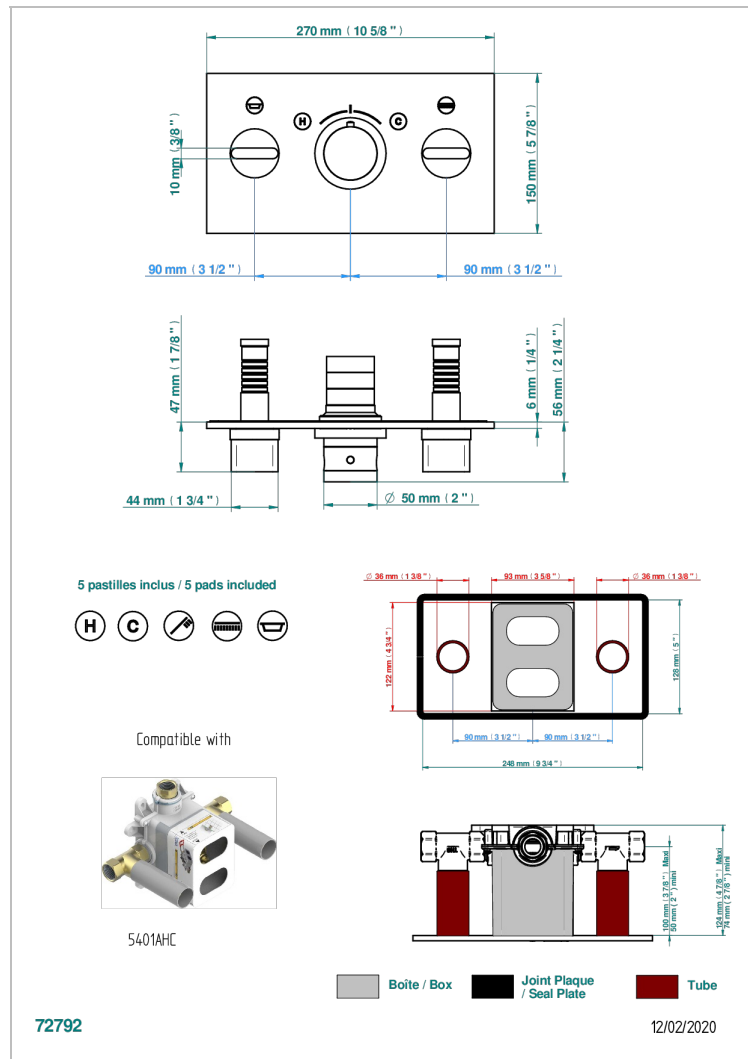

ICON-X WITH LEVER HANDLES

U7H-5401BEH

THG
PARIS

Trim for THG thermostat with 2 valves ref. 5 401AHM/US rough part supplied with fixing box , item to be installed horizontal

CHARACTERISTIC

- Icon-x with lever handles
- Trim for THG thermostat with 2 valves ref. 5 401AHM/US rough part supplied with fixing box , item to be installed horizontal