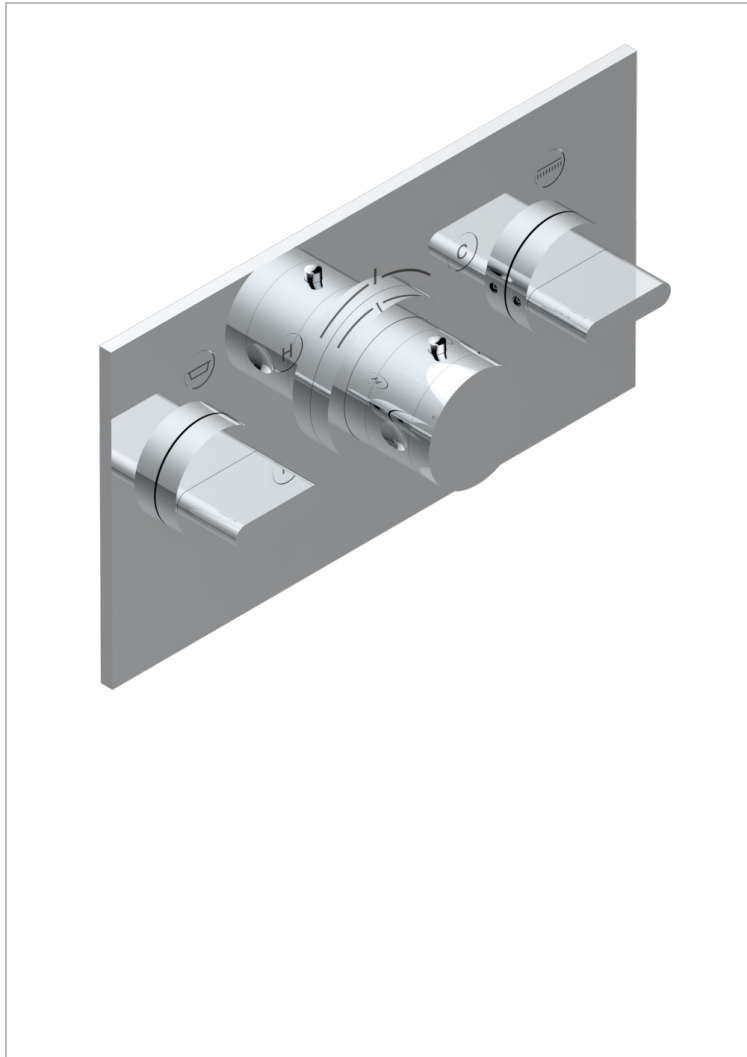

ICON-X WITH LEVER

U7H-5401BEH

THG[®]
PARIS

Trim for thermostatic mixer with 2 valves item to be installed horizontal . to adapt on 5 401AHC or 5 401AHM

CHARACTERISTIC

- Icon-x with lever
- Trim for thermostatic mixer with 2 valves item to be installed horizontal . to adapt on 5 401AHC or 5 401AHM

RELATED SKU'S

- Ref. G00-5401AHC 3/4" THG thermostat, 60 l/mn with two valves with wax cartridge delivered with a built-in box, without trim - to be installed horizontal (for installation with cross handle)
- Ref. G00-5401AHM 3/4" THG thermostat, 60 l/mn with two valves with wax cartridge delivered with a built-in box, without trim - to be installed horizontal (for installation with lever handle)