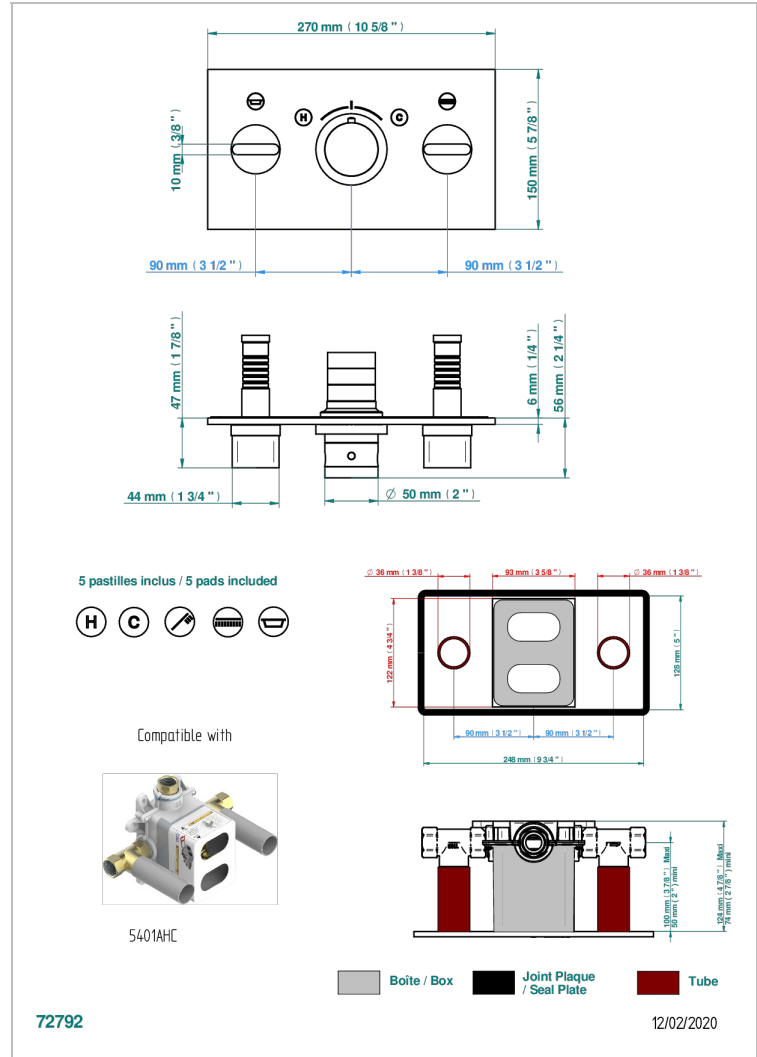

ICON-X WITH LEVER

U7H-5401BEH

THG[®]
PARIS

Trim for thermostatic mixer with 2 valves item to be installed horizontal . to adapt on 5 401AHC or 5 401AHM

CHARACTERISTIC

- Icon-x with lever
- Trim for thermostatic mixer with 2 valves item to be installed horizontal . to adapt on 5 401AHC or 5 401AHM

RELATED SKU'S

- Ref. G00-5401AHC 3/4" THG thermostat, 60 l/mn with two valves with wax cartridge delivered with a built-in box, without trim - to be installed horizontal (for installation with cross handle)
- Ref. G00-5401AHM 3/4" THG thermostat, 60 l/mn with two valves with wax cartridge delivered with a built-in box, without trim - to be installed horizontal (for installation with lever handle)