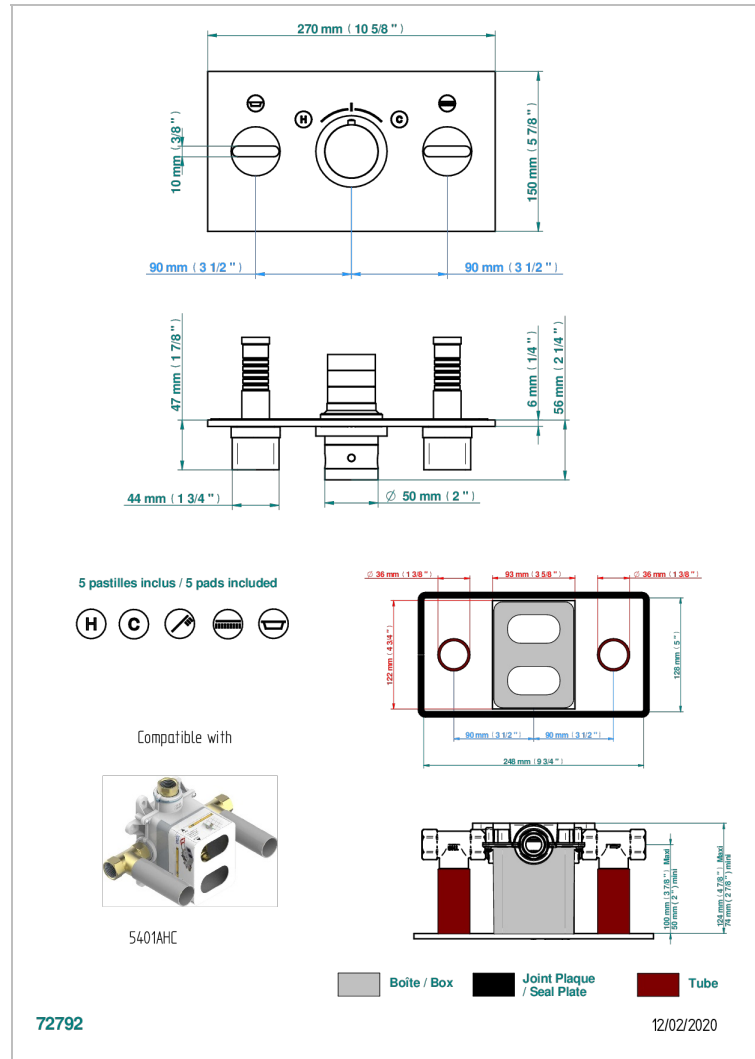

Trim for thermostatic mixer with 2 valves item to be installed horizontal . to adapt on 5 401AHC or 5 401AHM

CHARACTERISTIC

- Icon-x
- Trim for thermostatic mixer with 2 valves item to be installed horizontal . to adapt on 5 401AHC or 5 401AHM

RELATED SKU'S

- Ref. G00-5401AHC 3/4" THG thermostat, 60 l/mn with two valves with wax cartridge delivered with a built-in box, without trim - to be installed horizontal (for installation with cross handle)
- Ref. G00-5401AHM 3/4" THG thermostat, 60 l/mn with two valves with wax cartridge delivered with a built-in box, without trim - to be installed horizontal (for installation with lever handle)