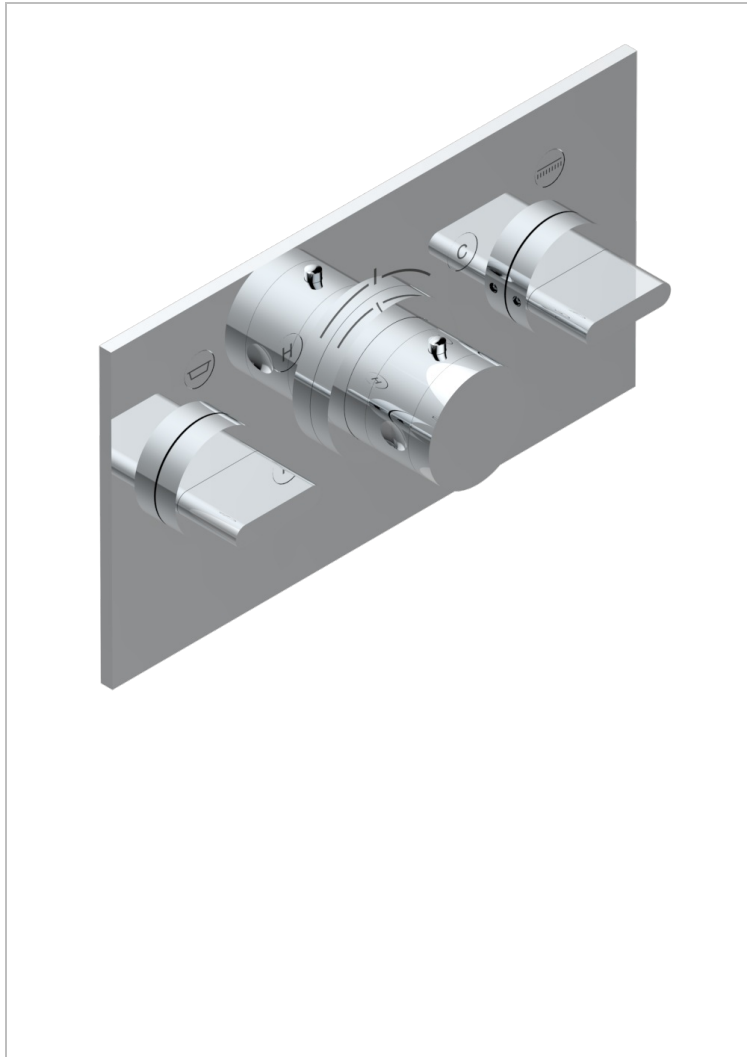

Trim for thermostatic mixer with 2 valves item to be installed horizontal . to adapt on 5 401AHC or 5 401AHM

CHARACTERISTIC

- Icon-x
- Trim for thermostatic mixer with 2 valves item to be installed horizontal . to adapt on 5 401AHC or 5 401AHM

RELATED SKU'S

- Ref. G00-5401AHC 3/4" THG thermostat, 60 l/mn with two valves with wax cartridge delivered with a built-in box, without trim - to be installed horizontal (for installation with cross handle)
- Ref. G00-5401AHM 3/4" THG thermostat, 60 l/mn with two valves with wax cartridge delivered with a built-in box, without trim - to be installed horizontal (for installation with lever handle)