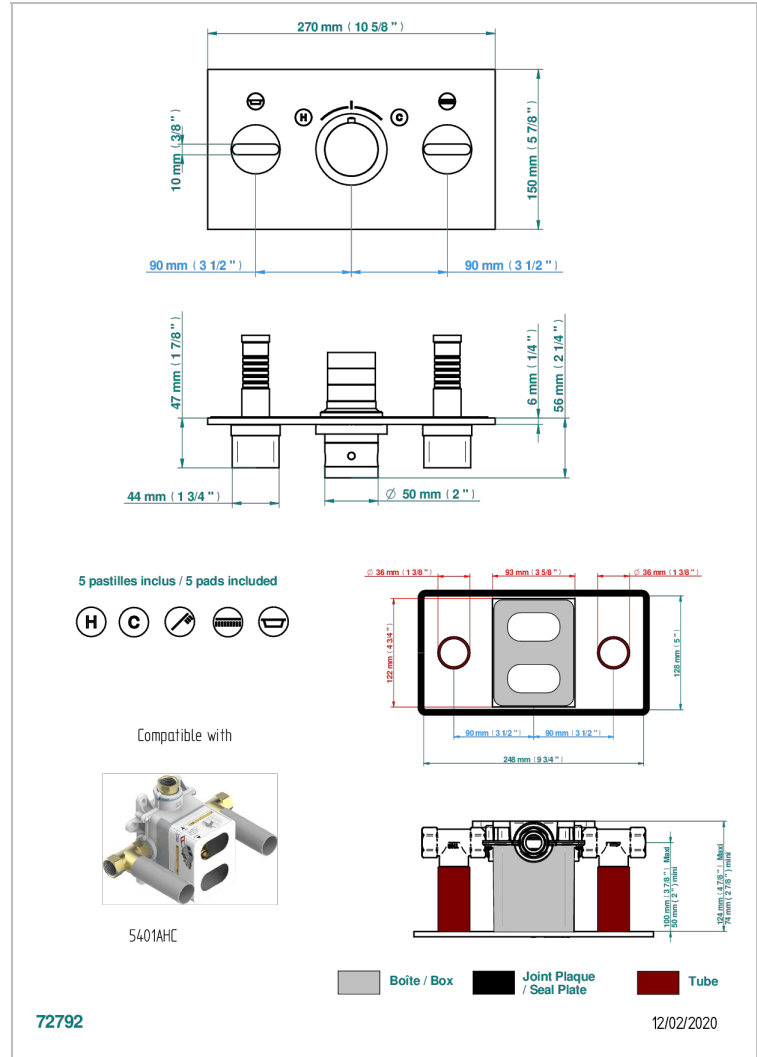

Trim for thermostatic mixer with 2 valves item to be installed horizontal . to adapt on 5 401AHC or 5 401AHM

CHARACTERISTIC

- Icon-x
- Trim for thermostatic mixer with 2 valves item to be installed horizontal . to adapt on 5 401AHC or 5 401AHM

RELATED SKU'S

- Ref. G00-5401AHC 3/4" THG thermostat, 60 l/mn with two valves with wax cartridge delivered with a built-in box, without trim - to be installed horizontal (for installation with cross handle)
- Ref. G00-5401AHM 3/4" THG thermostat, 60 l/mn with two valves with wax cartridge delivered with a built-in box, without trim - to be installed horizontal (for installation with lever handle)