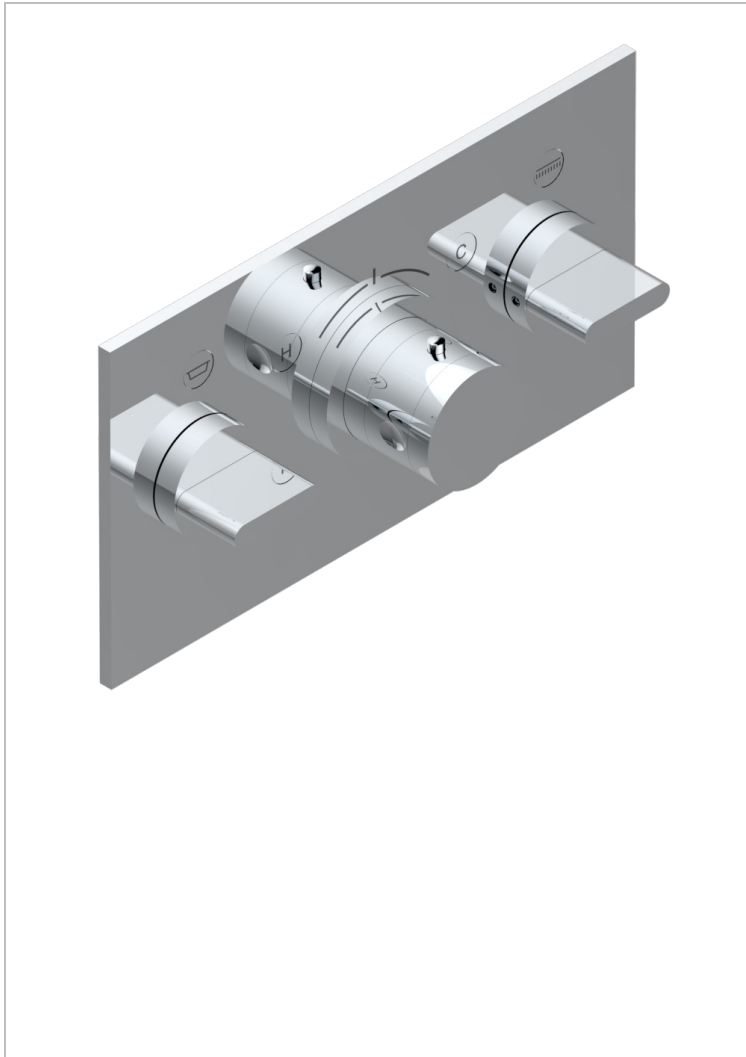

Trim for thermostatic mixer with 2 valves item to be installed horizontal . to adapt on 5 401AHC or 5 401AHM

CHARACTERISTIC

- Icon-x
- Trim for thermostatic mixer with 2 valves item to be installed horizontal . to adapt on 5 401AHC or 5 401AHM

RELATED SKU'S

- Ref. G00-5401AHC 3/4" THG thermostat, 60 l/mn with two valves with wax cartridge delivered with a built-in box, without trim - to be installed horizontal (for installation with cross handle)
- Ref. G00-5401AHM 3/4" THG thermostat, 60 l/mn with two valves with wax cartridge delivered with a built-in box, without trim - to be installed horizontal (for installation with lever handle)