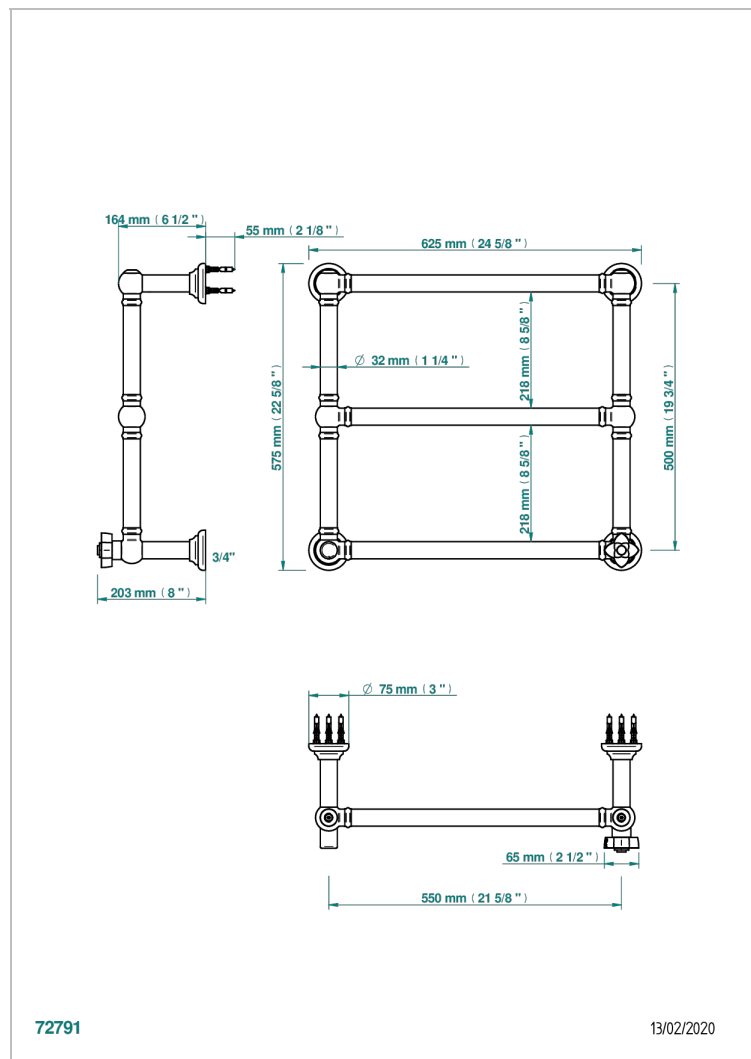

# PETALE DE CRISTAL - CLEAR CRYSTAL

U6A-TWT3H1

Traditional towel warmer, 3 rails, 625 mm x 575 mm, hydronic with 1 stylised handle

THG<sup>®</sup>  
PARIS

## CHARACTERISTIC

- Pétale de Cristal - Clear crystal
- Traditional towel warmer, 3 rails, 625 mm x 575 mm, hydronic with 1 stylised handle

## TECHNICAL SPECS

- Pression : 0,5 bars < P < 3 bars (recommandée)
- Pressure : 7.25 psi < P < 43.5 psi (advised)
- Température eau maximale conseillée : 60°C
- Maximum water temperature advised: 140°F
- Hauteur minimale au sol (maximum height from the ground) : 60 cm (24")
- Puissance / Power : 64W à Delta T 30