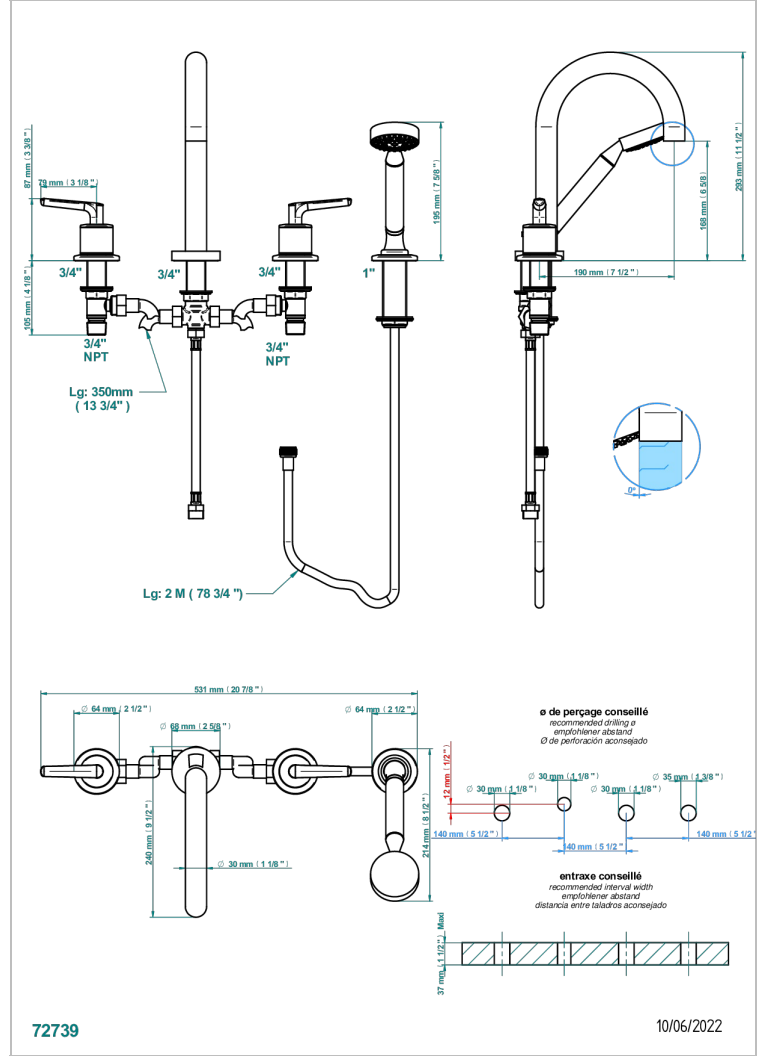

# BONDI WITH LEVER

G7G-112BSGBH

Rim mounted 4-hole bath/shower mixer, diverter to super goliath high spout

## CHARACTERISTIC

- ACS : 18ACCLY473

## TECHNICAL SPECS

- Recommandé : 3 bars (max. 5 bars) - Advised : 43,5 psi (max. 72 psi)
- Bec : 50 l/min à 3 bars - Douchette : 9,5 l/min à bars
- Spout : 13,2 gpm at 43.5 psi - Handshower : 2.5 gpm at 43.5 psi