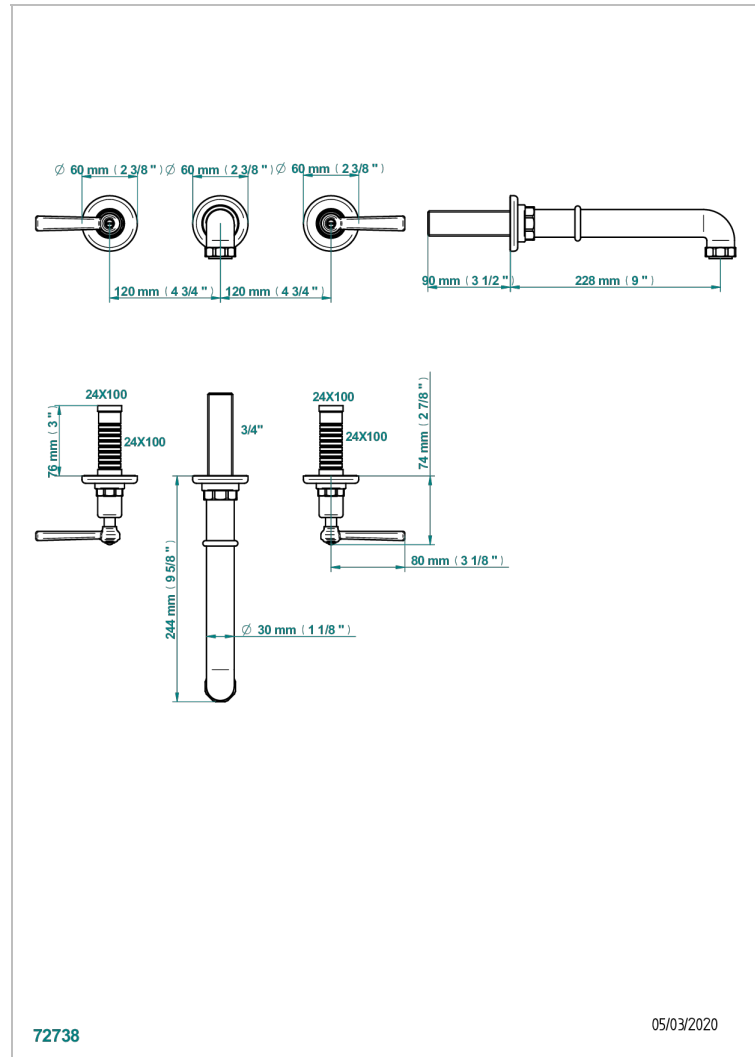

SAINT-GERMAIN CON MANETAS

G7D-40SGB

Trim only for wall mounted 3-hole basin mixer

THG[®]
PARIS

CARACTERÍSTICAS

- Saint-germain con manetas
- Trim only for wall mounted 3-hole basin mixer

PRODUCTOS RELACIONADOS

- Ref. G00-40AC Rough parts for wall mounted 3 hole mixer, cross handle version
- Ref. G00-40AM Rough parts for wall mounted 3 hole mixer, lever handle version

ACABADOS DISPONIBLES

Bronce claro - D01
Cerámica negra mate - D30
Cromo - A02
Cromo / dorado - G02
Cromo mate - C02
Dorado - F01