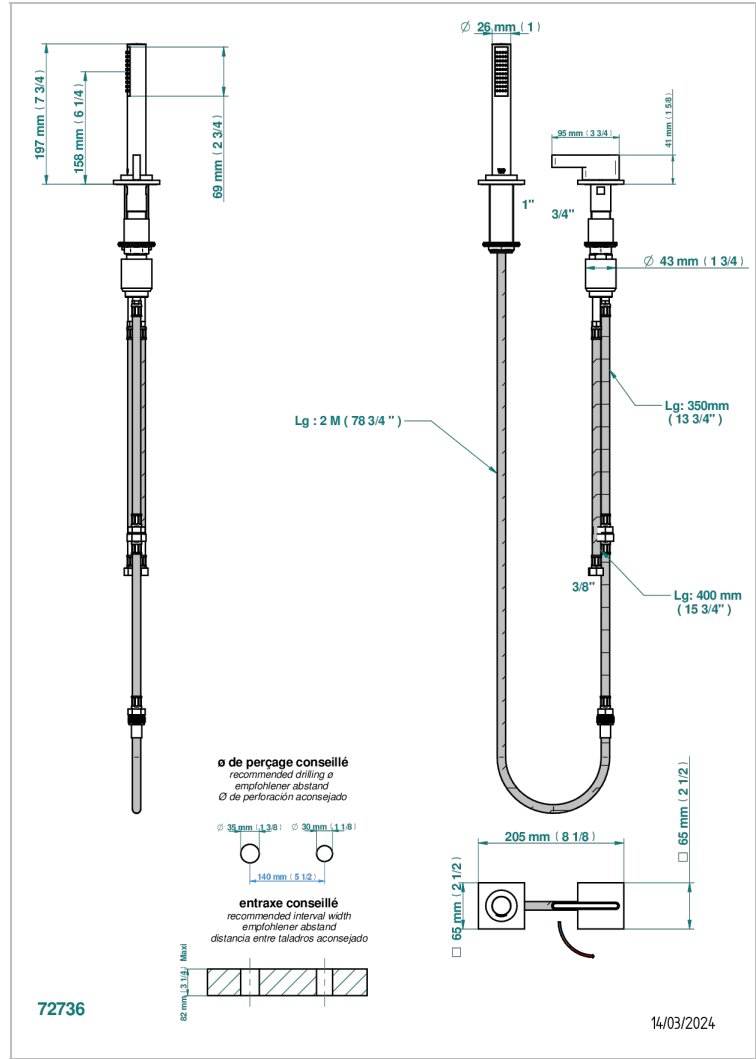

ICON-X CARBON GOLD WITH LEVER HANDLES

U7T-6532/60A

Deck mounted mixer with handshower, progressive cartridge

CHARACTERISTIC

- ACS : 22ACCLY009

STANDARDS

AVAILABLE FINITIONS

- Black ceram - D30
- Blush PVD - H62
- Brass color PVD - H49
- Brown bronze color PVD - F33
- Chrome polished - A02
- Gold color PVD - H52

- Gold mat - F07
- Gold polished - F01
- Graphite PVD - H64
- Matt Umber PVD - H67
- Matt blush PVD - H60
- Matt brass color PVD - H50

- Matt brown bronze color PVD - F34
- Matt chrome (American satin) - C02
- Matt gold color PVD - H53
- Matt graphite PVD - H65
- Matt nickel (American satin) - C01
- Matt nickel color PVD - H56

- Nickel antique / Sovereign - H28
- Nickel color PVD - H55
- Nickel polished - B01
- Soft gold - F30
- Soft matt gold - F31
- Umber PVD - H66