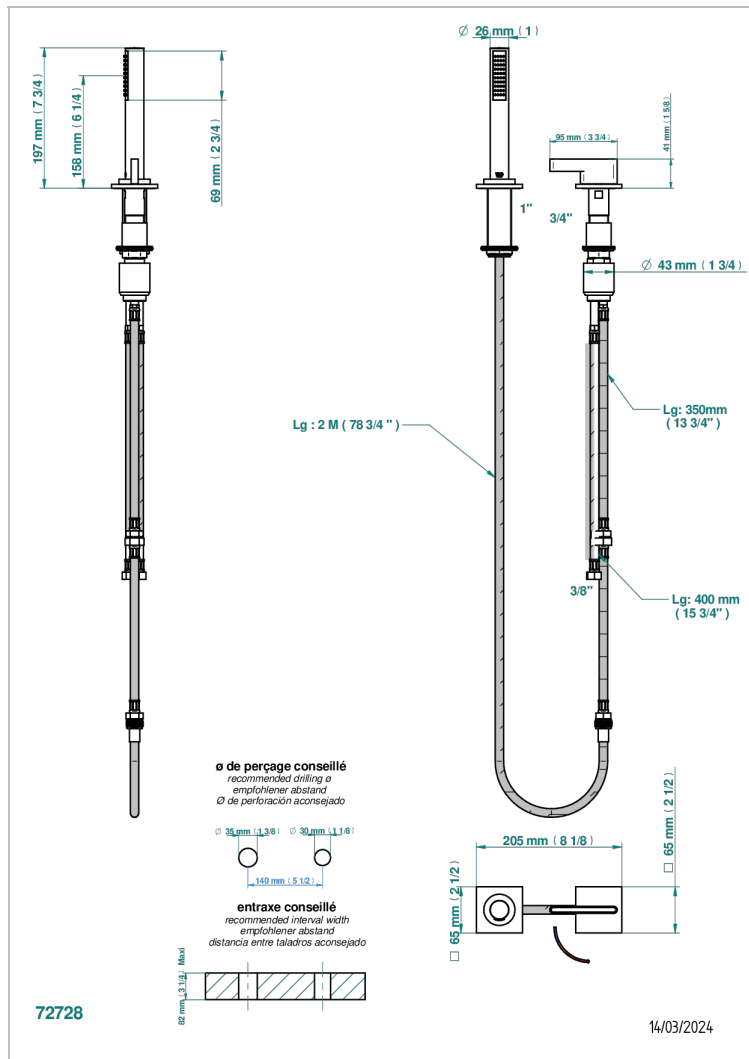

# ICON-X METAL INLAYS WITH LEVER HANDLES

U7K-6532/60A

Deck mounted mixer with handshower, progressive cartridge

## CHARACTERISTIC

- ACS : 22ACCLY009