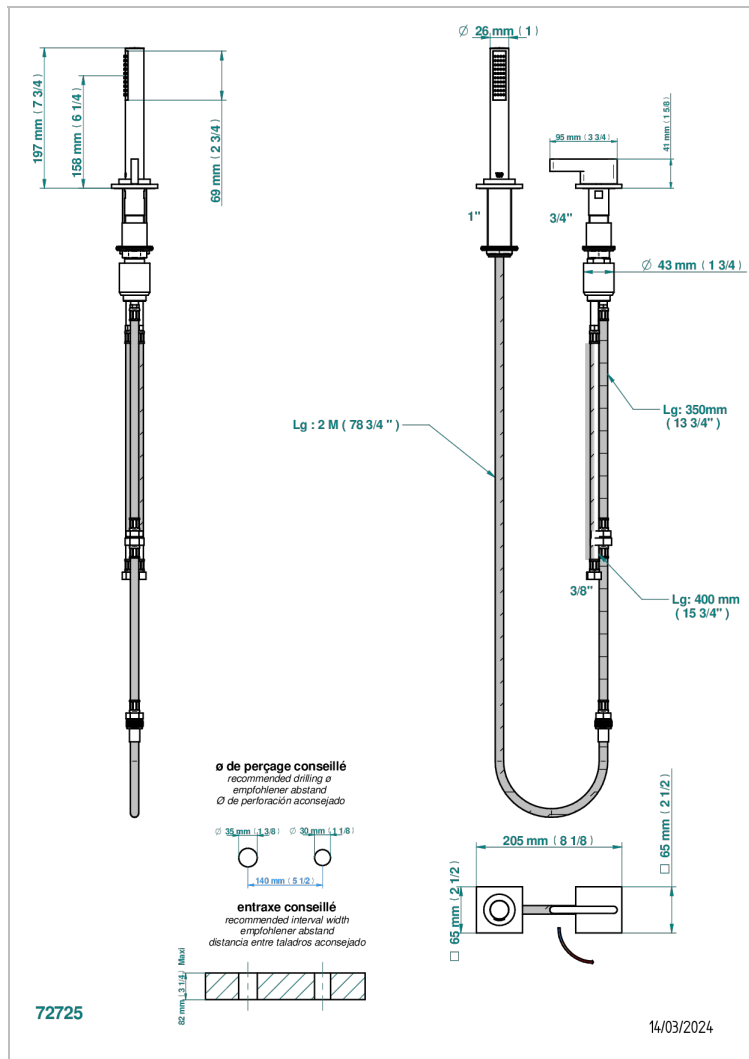

ICON-X WITH LEVER HANDLES

U7H-6532/60A

Deck mounted mixer with handshower, progressive cartridge

CHARACTERISTIC

- ACS : 22ACCLY009

STANDARDS

AVAILABLE FINITIONS

Black ceram - D30
Blush PVD - H62
Brass color PVD - H49
Brown bronze color PVD - F33
Chrome polished - A02
Gold color PVD - H52

Gold mat - F07
Gold polished - F01
Graphite PVD - H64
Matt Umber PVD - H67
Matt blush PVD - H60
Matt brass color PVD - H50

Matt brown bronze color PVD - F34
Matt chrome (American satin) - C02
Matt gold color PVD - H53
Matt graphite PVD - H65
Matt nickel (American satin) - C01
Matt nickel color PVD - H56

Nickel antique / Sovereign - H28
Nickel color PVD - H55
Nickel polished - B01
Soft gold - F30
Soft matt gold - F31
Umber PVD - H66