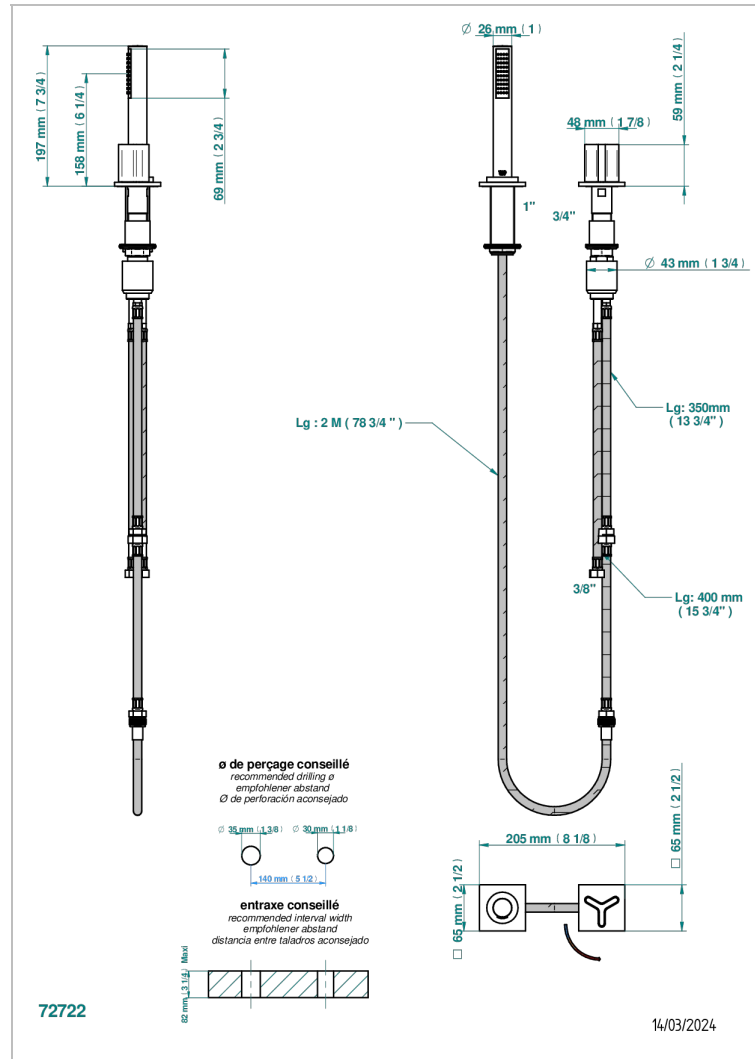

ICON-X TITANIUM

U7L-6532/60A

Rim mounted ceramic mixer with handshower with progressive cartridge

CHARACTERISTIC

- ACS : 22ACCLY009

STANDARDS

AVAILABLE FINITIONS

- Antique nickel - H28
- Black ceram - D30
- Blush PVD - H62
- Brass color PVD - H49
- Brown bronze color PVD - F33
- Gold color PVD - H52

- Graphite PVD - H64
- Matt Umber PVD - H67
- Matt blush PVD - H60
- Matt brass color PVD - H50
- Matt brown bronze color PVD - F34
- Matt chrome - C02

- Matt gold - F07
- Matt gold color PVD - H53
- Matt graphite PVD - H65
- Matt nickel (color finish) - C01
- Matt nickel color PVD - H56
- Nickel color PVD - H55

- Polished chrome (color finish) - A02
- Polished gold (color finish) - F01
- Polished nickel - B01
- Soft gold - F30
- Soft matt gold - F31
- Umber PVD - H66