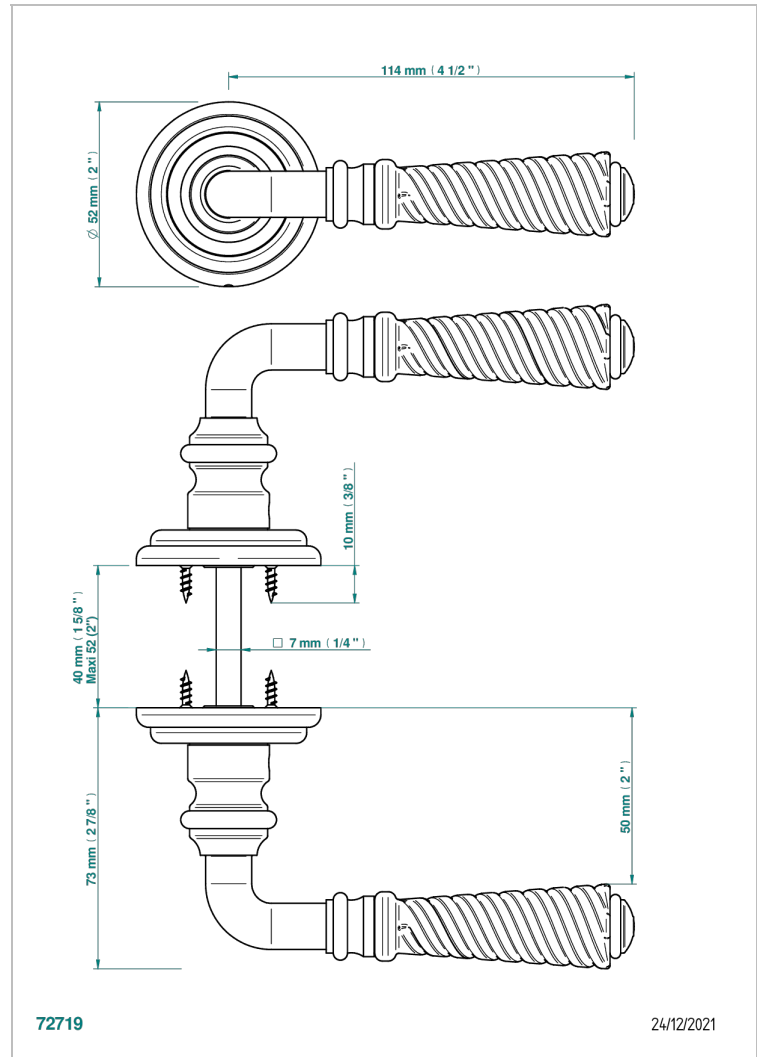

COLLECTION LONDON

B8B-DHRM6

Pair of door handles - London, metal twisted

CHARACTERISTIC

- Collection London
- Pair of door handles - London, metal twisted

AVAILABLE FINITIONS

Black ceram - D30
Blush PVD - H62
Brass color PVD - H49
Brown bronze color PVD - F33
Gold color PVD - H52
Graphite PVD - H64