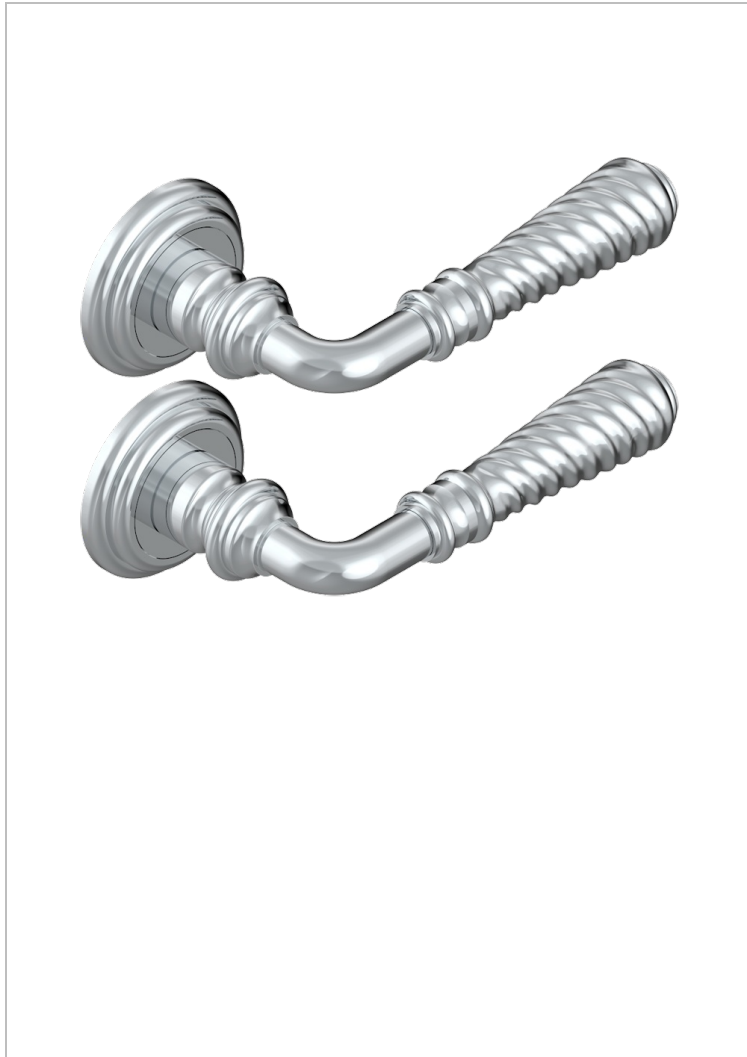

COLLECTION LONDON

B8B-DHRM6

Pair of door handles - London, metal twisted

CHARACTERISTIC

- Collection London
- Pair of door handles - London, metal twisted

AVAILABLE FINITIONS

Black ceram - D30
Blush PVD - H62
Brass color PVD - H49
Brown bronze color PVD - F33
Gold color PVD - H52
Graphite PVD - H64

Lacquered light bronze - D01
Matt Umber PVD - H67
Matt blush PVD - H60
Matt brass color PVD - H50
Matt brown bronze color PVD - F34
Matt gold - F07

Matt gold color PVD - H53
Matt graphite PVD - H65
Matt nickel (color finish) - C01
Matt nickel color PVD - H56
Nickel color PVD - H55
Polished chrome (color finish) - A02

Polished gold (color finish) - F01
Polished nickel - B01
Soft gold - F30
Soft matt gold - F31
Umber PVD - H66