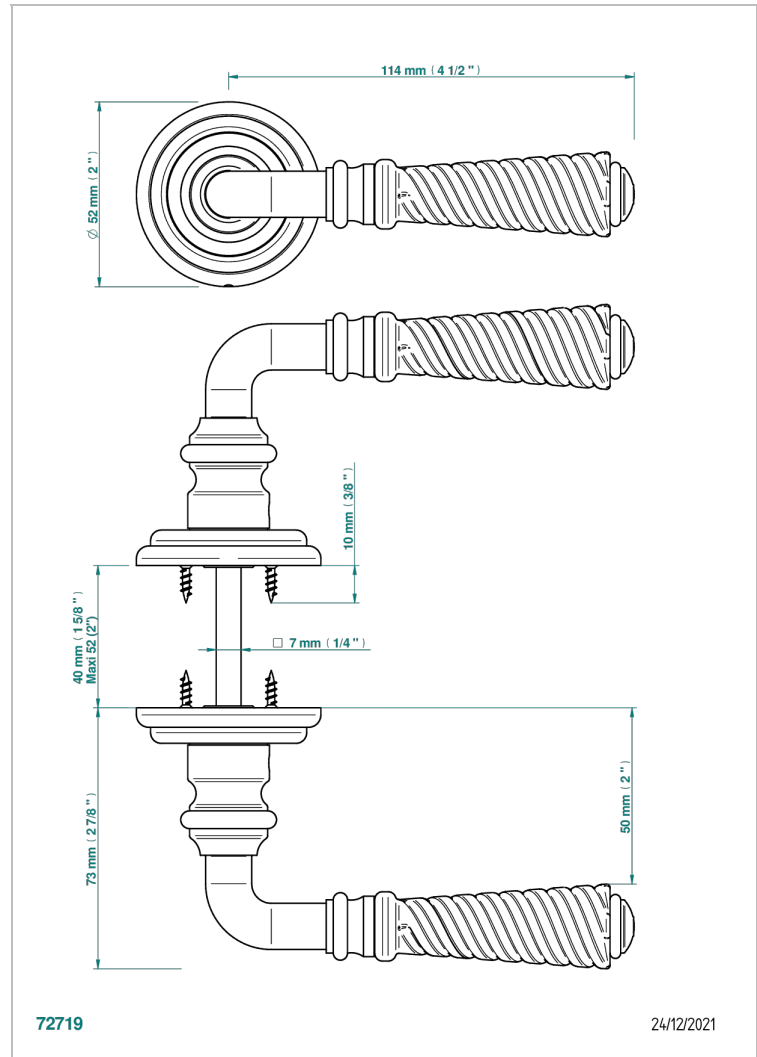

COLLECTION LONDON

B8B-DHRM6

Pair of door handles - London, metal twisted

THG[®]
PARIS

CHARACTERISTIC

- Collection London
- Pair of door handles - London, metal twisted

AVAILABLE FINITIONS

Black ceram - D30
Blush PVD - H62
Brass color PVD - H49
Brown bronze color PVD - F33
Gold color PVD - H52
Graphite PVD - H64