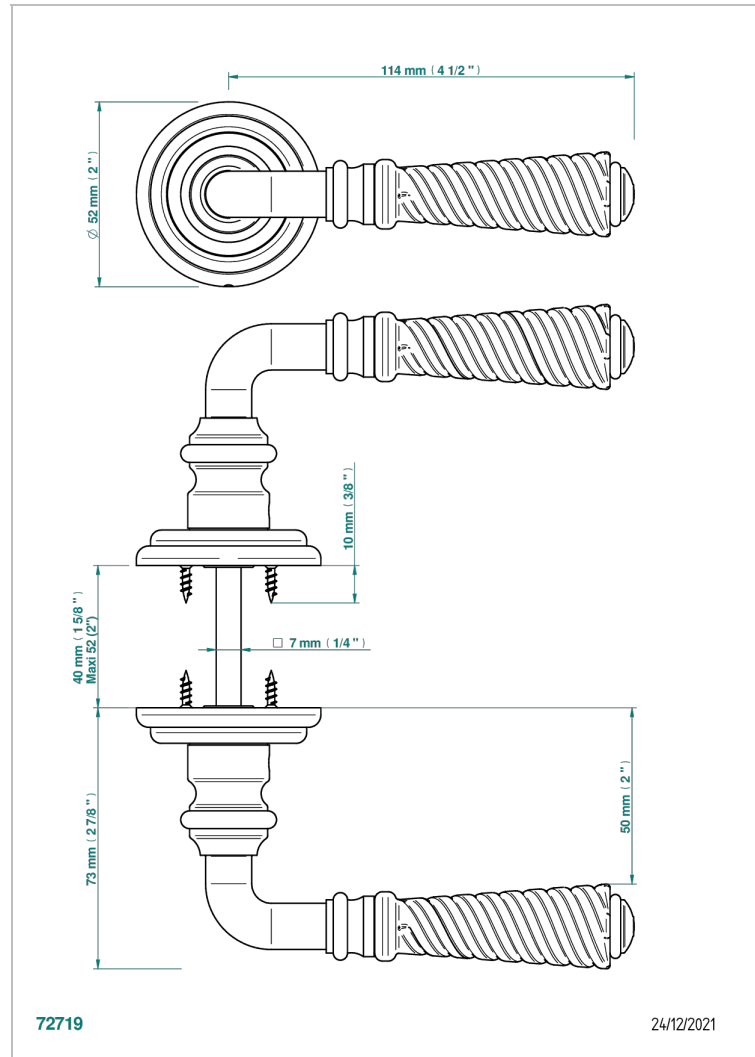

COLLECTION LONDON

B8B-DHRM6

Paar Türgriffe, London Kordel

THG[®]
PARIS

EIGENSCHAFTEN

- Collection London
- Paar Türgriffe, London Kordel

VERFÜGBARE OBERFLÄCHEN

Blassgold - F30
Blassgold matt unlackiert - F31
Bronze hell - D01
Chrom - A02
Gold - F01
Gold matt - F07

Mattschwarz keramik - D30
Nickel matt - C01
Pvd blush - H62
Pvd blush matt - H60
Pvd bronze braun - F33
Pvd bronze braun matt - F34

Pvd gold - H52
Pvd gold matt - H53
Pvd graphite - H64
Pvd graphite matt - H65
Pvd messing - H49
Pvd messing matt - H50