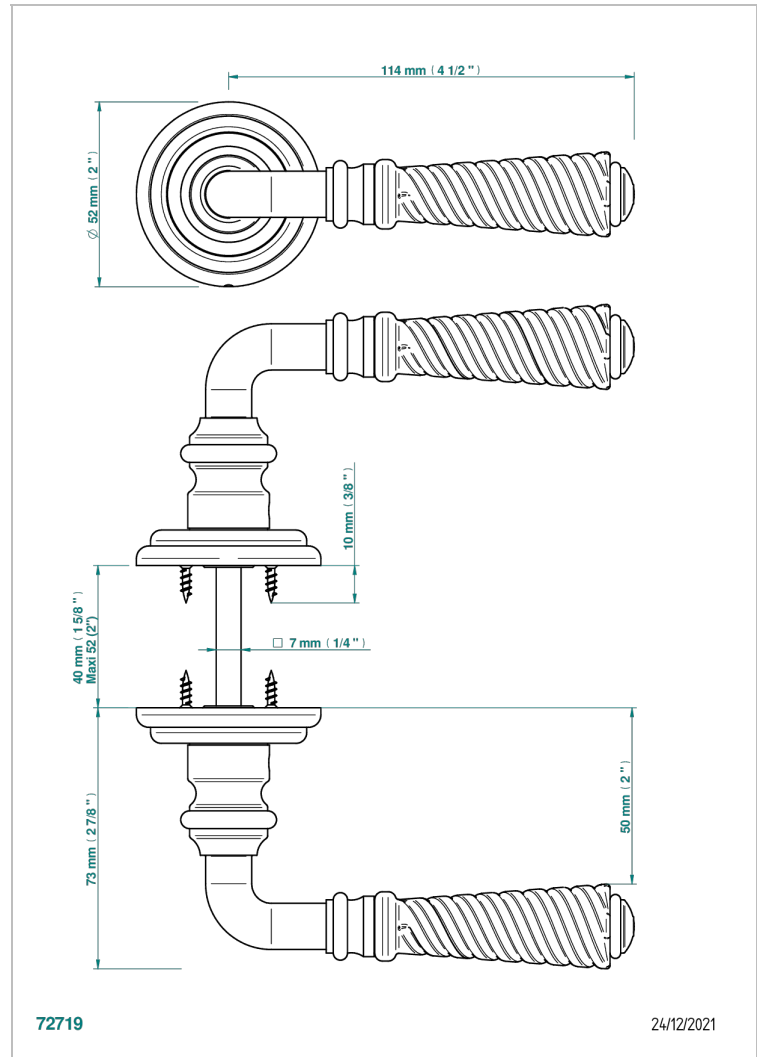

COLLECTION LONDON

B8B-DHRM6

Paar Türgriffe, London Kordel

THG[®]
PARIS

EIGENSCHAFTEN

- Collection London
- Paar Türgriffe, London Kordel

VERFÜGBARE OBERFLÄCHEN

Blassgold - F30
Blassgold matt unlackiert - F31
Bronze hell - D01
Chrom - A02
Gold - F01
Gold matt - F07

Mattschwarz keramik - D30
Nickel matt - C01
Pvd blush - H62
Pvd blush matt - H60
Pvd bronze braun - F33
Pvd bronze braun matt - F34

Pvd gold - H52
Pvd gold matt - H53
Pvd graphite - H64
Pvd graphite matt - H65
Pvd messing - H49
Pvd messing matt - H50