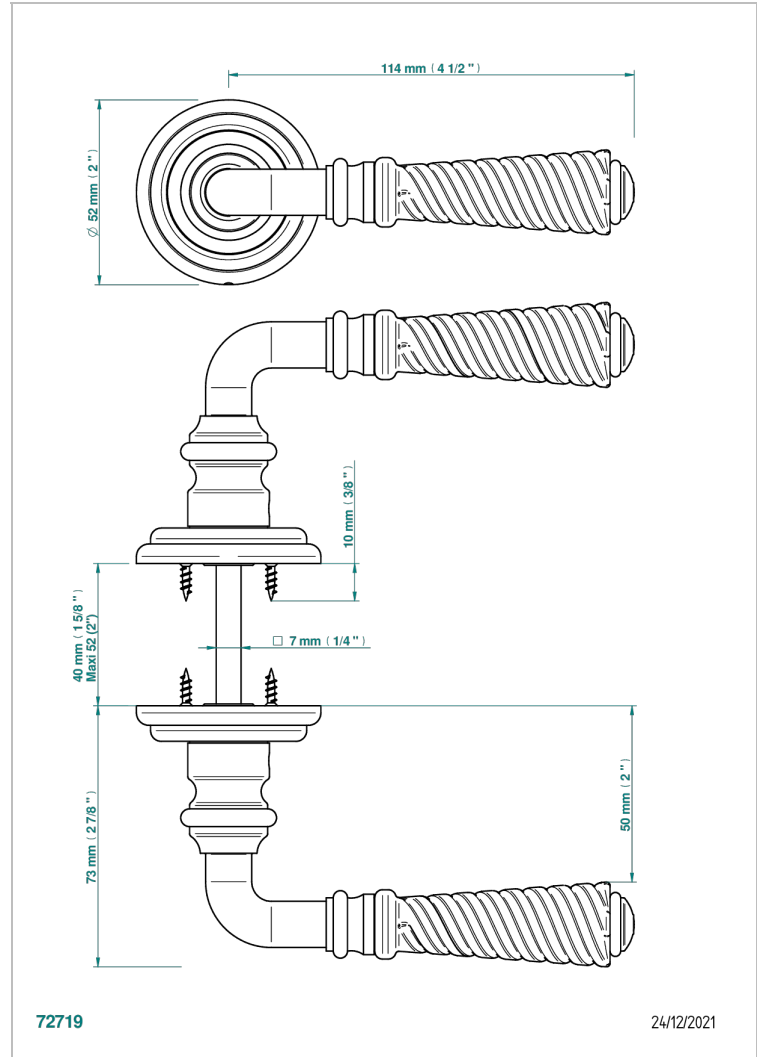

COLLECTION LONDON

B8B-DHRM6

Pair of door handles - London, metal twisted

THG[®]
PARIS

特色

- Collection London
- Pair of door handles - London, metal twisted

可选饰面

Black ceram - D30
Blush PVD - H62
Graphite PVD - H64
Matt Umber PVD - H67
Matt blush PVD - H60
Matt graphite PVD - H65