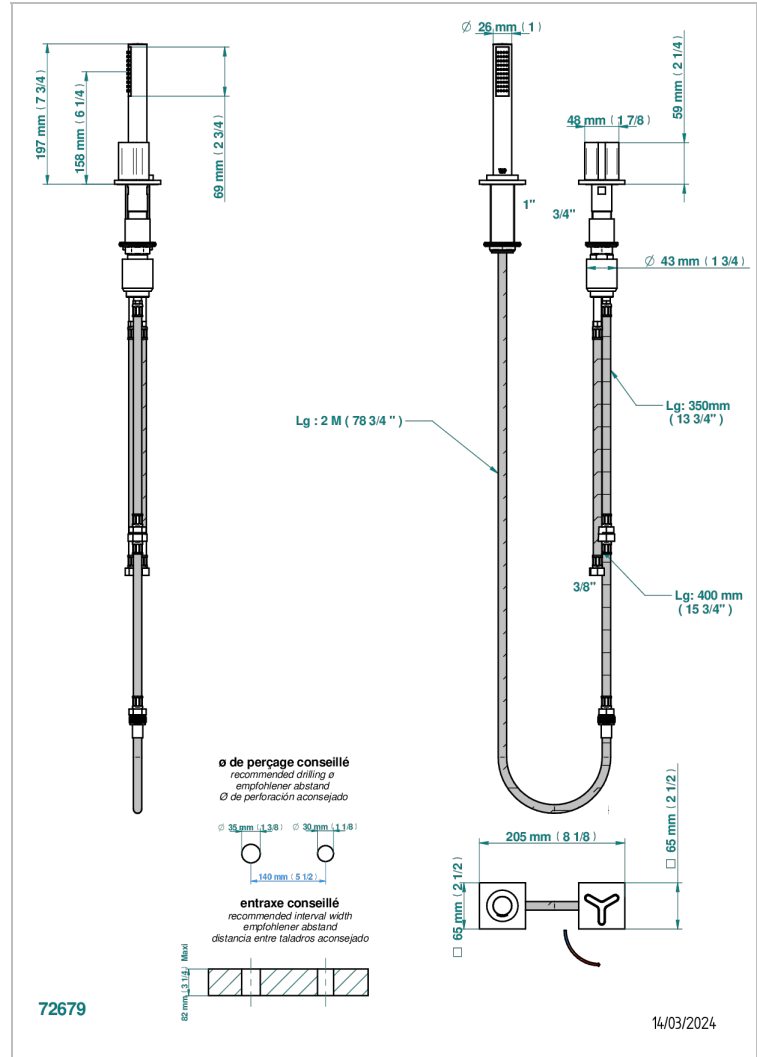

ICON-X METAL INLAYS

U7J-6532/60A

Deck mounted mixer with handshower, progressive cartridge

CHARACTERISTIC

- ACS : 22ACCLY009

STANDARDS

AVAILABLE FINITIONS

- Black ceram - D30
- Blush PVD - H62
- Brass color PVD - H49
- Brown bronze color PVD - F33
- Chrome polished - A02
- Gold color PVD - H52

- Gold mat - F07
- Gold polished - F01
- Graphite PVD - H64
- Matt Umber PVD - H67
- Matt blush PVD - H60
- Matt brass color PVD - H50

- Matt brown bronze color PVD - F34
- Matt chrome (American satin) - C02
- Matt gold color PVD - H53
- Matt graphite PVD - H65
- Matt nickel (American satin) - C01
- Matt nickel color PVD - H56

- Nickel antique / Sovereign - H28
- Nickel color PVD - H55
- Nickel polished - B01
- Polished chrome with gold inlay - GA1
- Soft gold - F30
- Soft matt gold - F31

- Umber PVD - H66