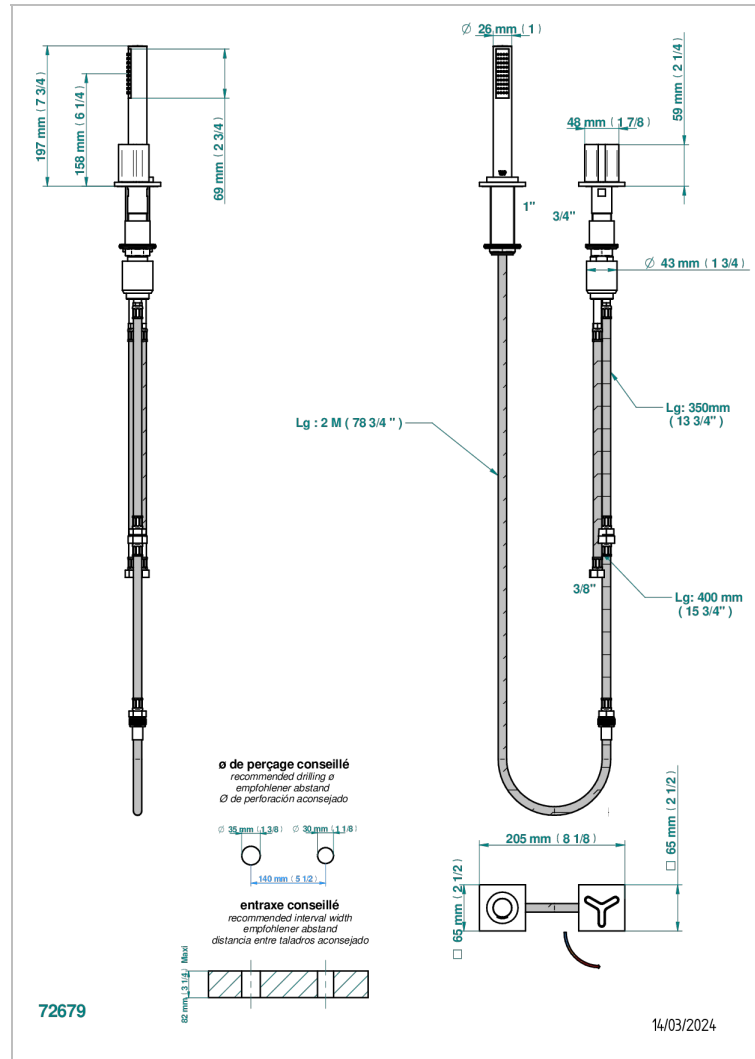

ICON-X METAL INLAYS

U7J-6532/60A

Rim mounted ceramic mixer with handshower with progressive cartridge

CHARACTERISTIC

- ACS : 22ACCLY009

STANDARDS

AVAILABLE FINITIONS

Antique nickel - H28
Black ceram - D30
Blush PVD - H62
Brass color PVD - H49
Brown bronze color PVD - F33
Gold color PVD - H52

Graphite PVD - H64
Matt Umber PVD - H67
Matt blush PVD - H60
Matt brass color PVD - H50
Matt brown bronze color PVD - F34
Matt chrome - C02

Matt gold - F07
Matt gold color PVD - H53
Matt graphite PVD - H65
Matt nickel (color finish) - C01
Matt nickel color PVD - H56
Nickel color PVD - H55

Polished chrome (color finish) - A02
Polished chrome with gold inlay - GA1
Polished gold (color finish) - F01
Polished nickel - B01
Soft gold - F30
Soft matt gold - F31
Umber PVD - H66