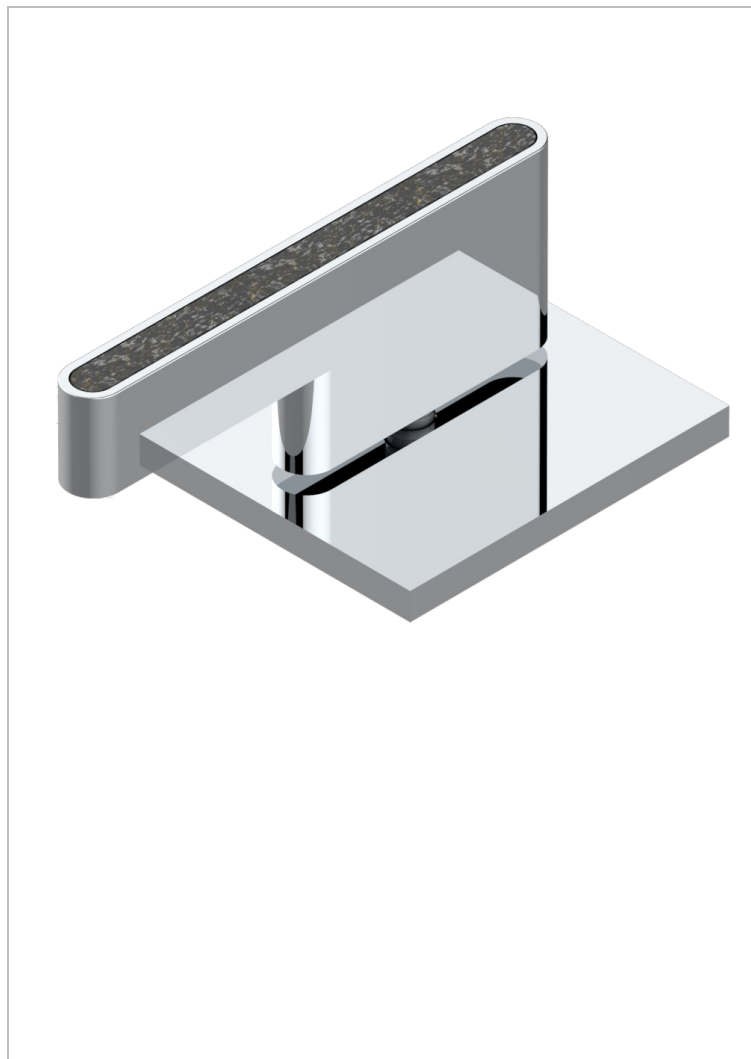

ICON-X CARBON GOLD WITH LEVER HANDLES

U7T-6532

Rim mounted ceramic mixer with progressive cartridge

CHARACTERISTIC

- ACS : 22ACCLY009

STANDARDS

AVAILABLE FINITIONS

Black ceram - D30
Blush PVD - H62
Brass color PVD - H49
Brown bronze color PVD - F33
Chrome polished - A02
Gold color PVD - H52

Gold mat - F07
Gold polished - F01
Graphite PVD - H64
Matt Umber PVD - H67
Matt blush PVD - H60
Matt brass color PVD - H50

Matt brown bronze color PVD - F34
Matt chrome (American satin) - C02
Matt gold color PVD - H53
Matt graphite PVD - H65
Matt nickel (American satin) - C01
Matt nickel color PVD - H56

Nickel antique / Sovereign - H28
Nickel color PVD - H55
Nickel polished - B01
Soft gold - F30
Soft matt gold - F31
Umber PVD - H66