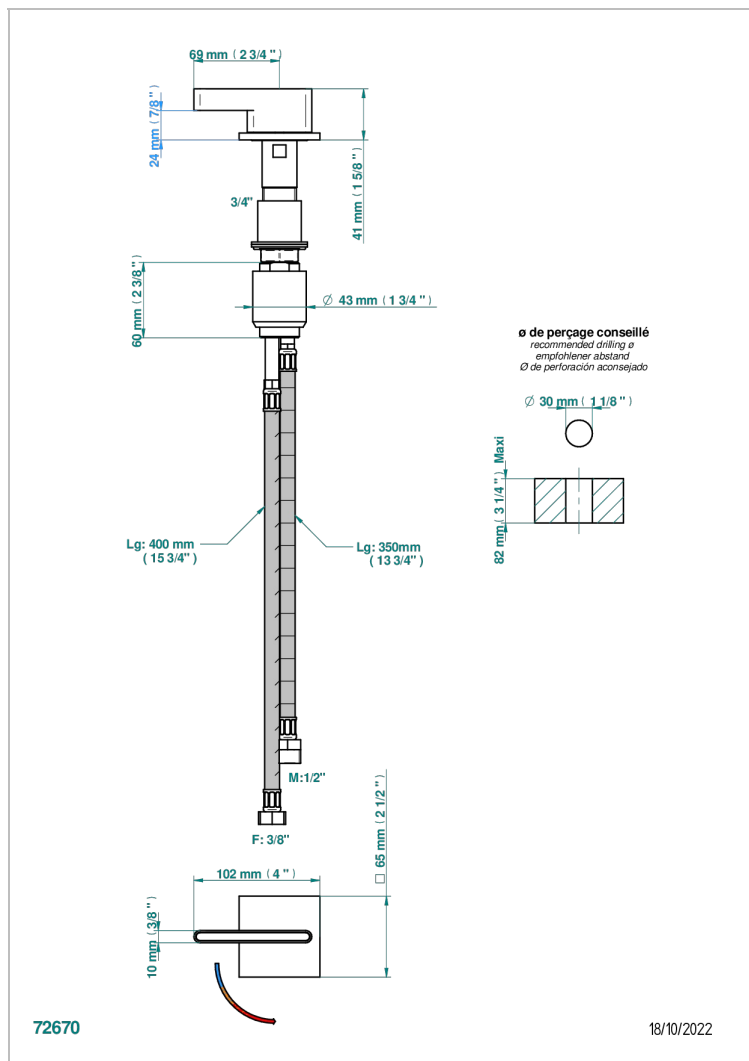

ICON-X CARBON GOLD WITH LEVER HANDLES

U7T-6532

Rim mounted ceramic mixer with progressive cartridge

CHARACTERISTIC

- ACS : 22ACCLY009

STANDARDS

AVAILABLE FINITIONS

Black ceram - D30
Blush PVD - H62
Brass color PVD - H49
Brown bronze color PVD - F33
Chrome polished - A02
Gold color PVD - H52

Nickel antique / Sovereign - H28
Nickel color PVD - H55
Nickel polished - B01
Soft gold - F30
Soft matt gold - F31
Umber PVD - H66