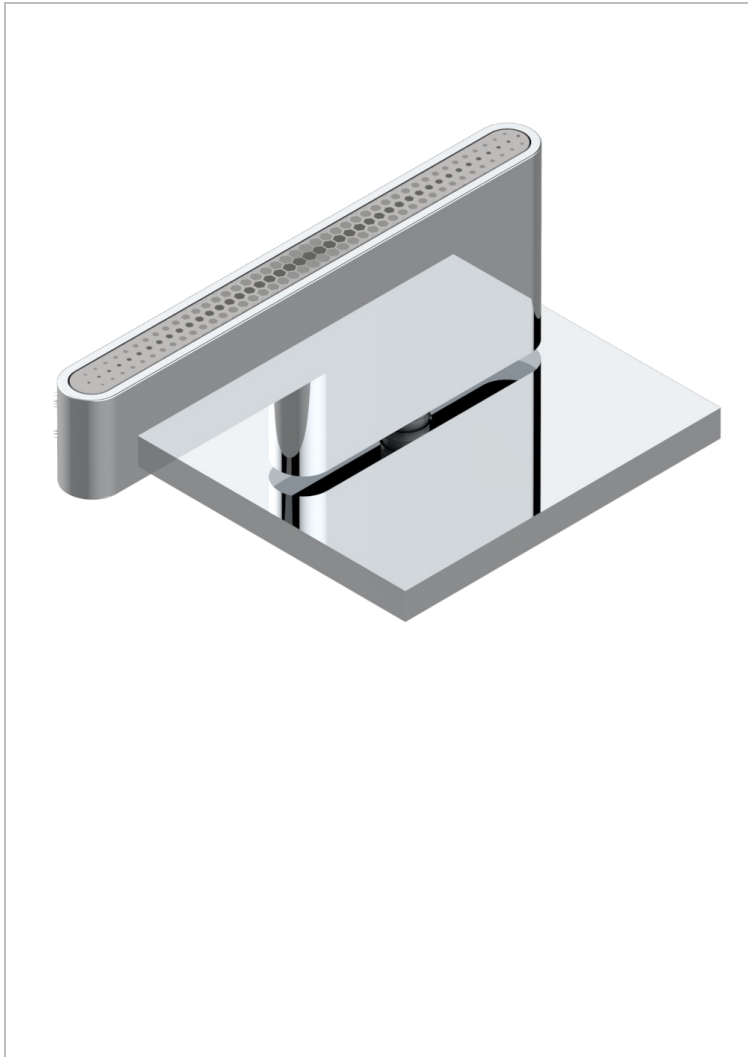

# ICON-X - TITANIUM WITH LEVER HANDLES

U7M-6532

Rim mounted ceramic mixer with progressive cartridge

## CHARACTERISTIC

- ACS : 22ACCLY009