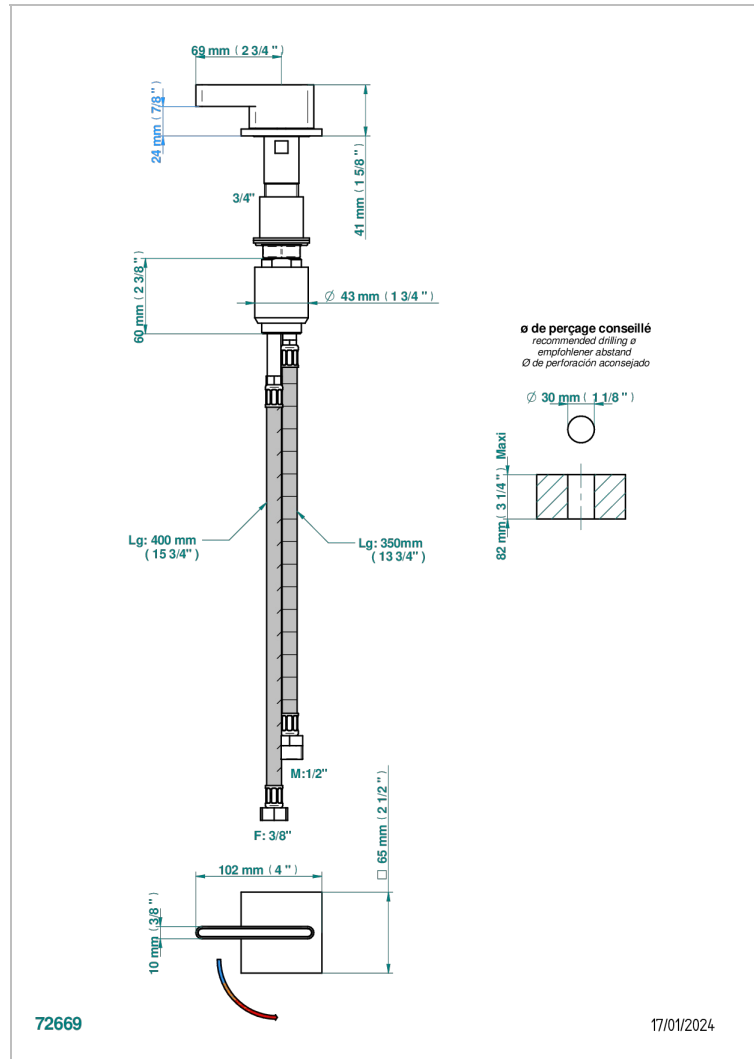

# ICON-X - TITANIUM WITH LEVER HANDLES

U7M-6532

Rim mounted ceramic mixer with progressive cartridge

## CHARACTERISTIC

- ACS : 22ACCLY009