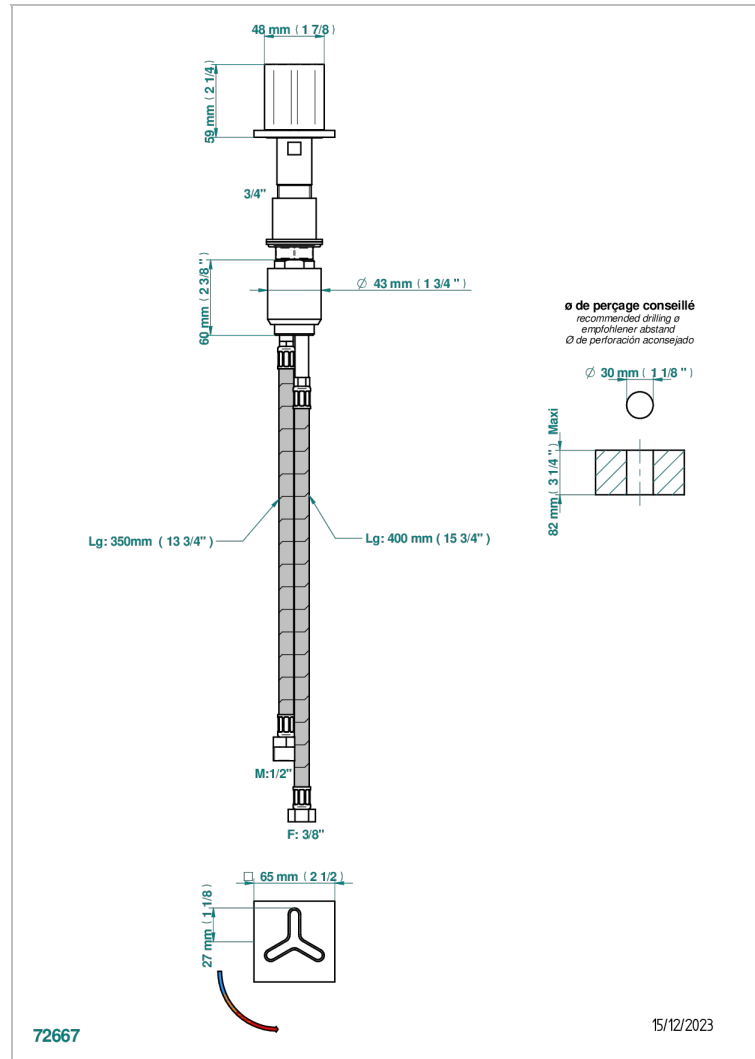

# ICON-X TITANIUM

U7L-6532

Rim mounted ceramic mixer with progressive cartridge

## CHARACTERISTIC

- ACS : 22ACCLY009