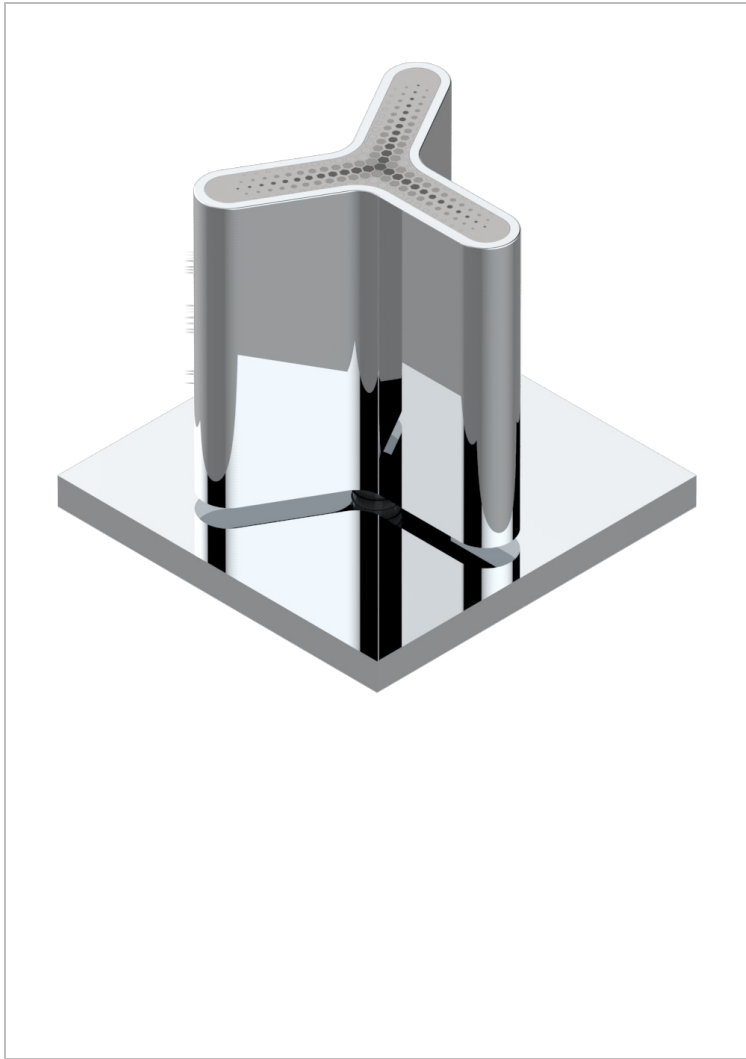

# ICON-X TITANIUM

U7L-6532

Rim mounted ceramic mixer with progressive cartridge

## CHARACTERISTIC

- ACS : 22ACCLY009