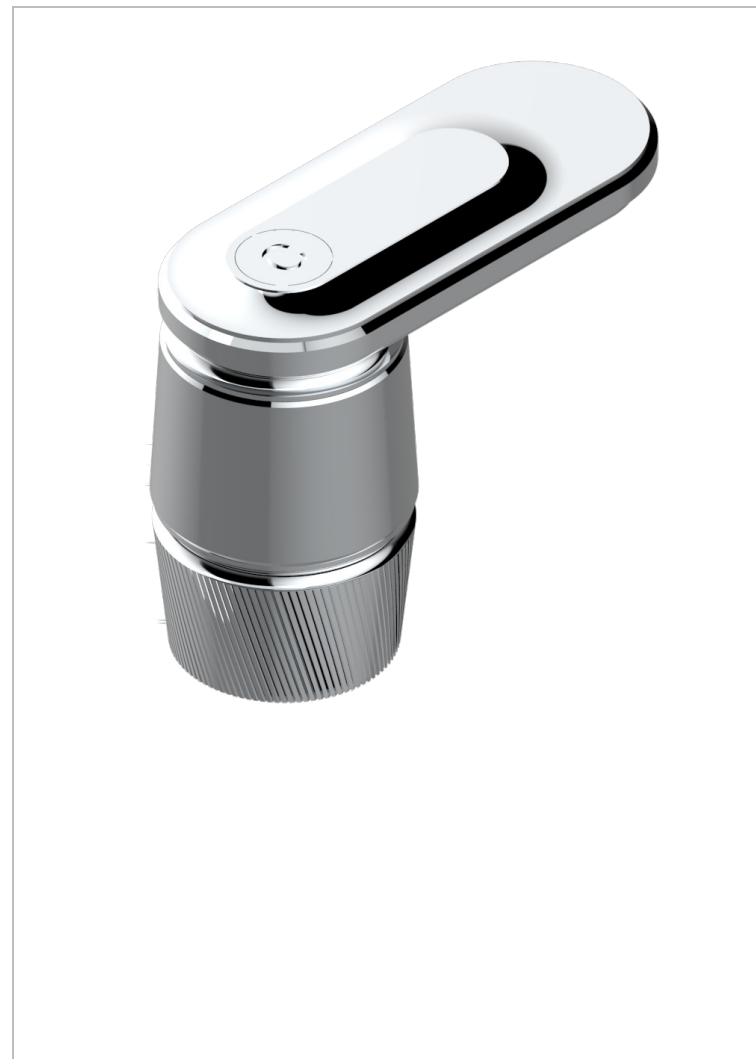

CORVAIR WITH LEVER

U8E-35/C

Rim mounted 1/2" valve, cold

THG[®]
PARIS

CHARACTERISTIC

- Corvaire with lever
- Rim mounted 1/2" valve, cold

AVAILABLE FINITIONS

Black ceram - D30
Blush PVD - H62
Brass color PVD - H49
Brown bronze color PVD - F33
Gold color PVD - H52
Graphite PVD - H64

Lacquered light bronze - D01
Matt Umber PVD - H67
Matt blush PVD - H60
Matt brass color PVD - H50
Matt brown bronze color PVD - F34
Matt chrome - C02

Matt gold - F07
Matt gold color PVD - H53
Matt graphite PVD - H65
Matt nickel (color finish) - C01
Matt nickel color PVD - H56
Nickel color PVD - H55

Polished chrome (color finish) - A02
Polished chrome with gold inlay - GA1
Polished gold (color finish) - F01
Polished nickel - B01
Soft gold - F30
Soft matt gold - F31
Umber PVD - H66