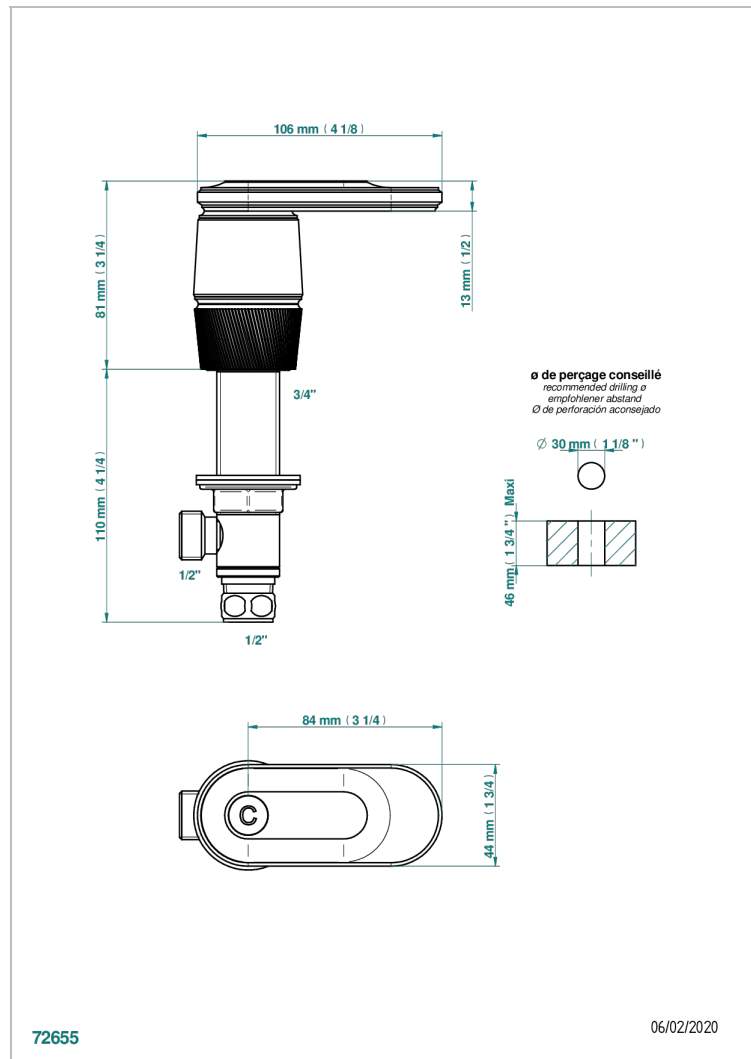

CORVAIR WITH LEVER

U8E-35/C

Rim mounted 1/2" valve, cold

THG[®]
PARIS

CHARACTERISTIC

- Corvaire with lever
- Rim mounted 1/2" valve, cold

AVAILABLE FINITIONS

Black ceram - D30
Blush PVD - H62
Brass color PVD - H49
Brown bronze color PVD - F33
Gold color PVD - H52
Graphite PVD - H64