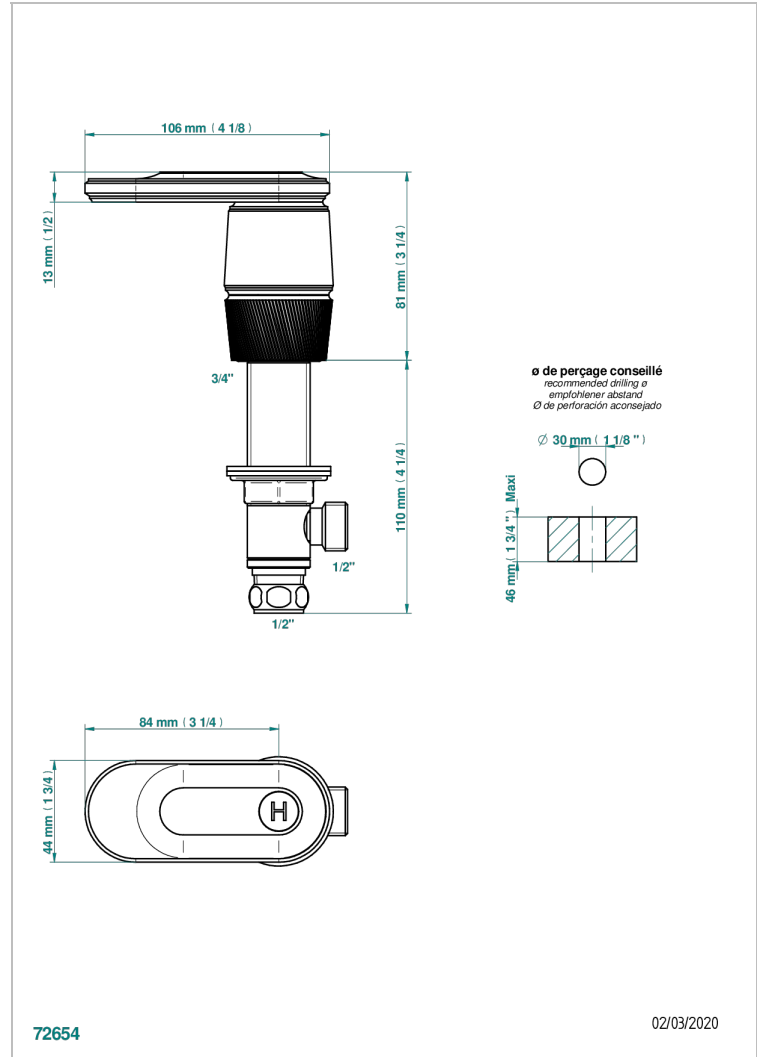

# CORVAIR WITH LEVER

U8E-35/H

Rim mounted 1/2" valve, hot

## CHARACTERISTIC

- Corvaire with lever
- Rim mounted 1/2" valve, hot