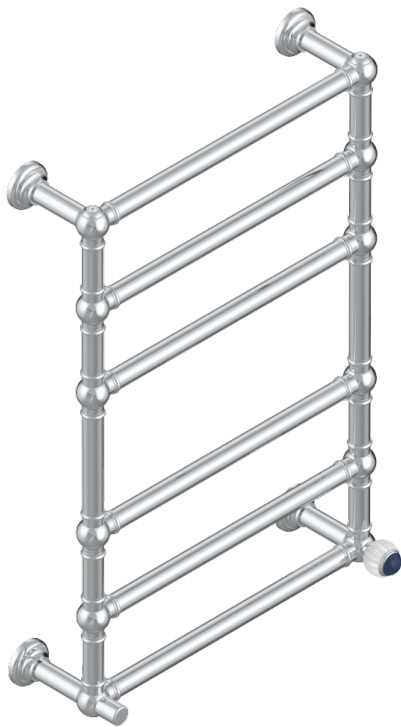

VOGUE LAPIS LAZULI

A8S-TWT6H1

Traditional towel warmer, 6 rails, 625 mm x 925 mm, hydronic with 1 stylised handle

72637

05/02/2020

CHARACTERISTIC

- Vogue Lapis Lazuli
- Traditional towel warmer, 6 rails, 625 mm x 925 mm, hydronic with 1 stylised handle

TECHNICAL SPECS

- Pression : 0,5 bars < P < 3 bars (recommandée)
- Pressure : 7.25 psi < P < 43.5 psi (advised)
- Température eau maximale conseillée : 60°C
- Maximum water temperature advised: 140°F
- Hauteur minimale au sol (maximum height from the ground) : 60 cm (24")
- Puissance / Power : 128W à Delta T 30

AVAILABLE FINITIONS

Blush PVD - H62
Brass color PVD - H49
Brown bronze color PVD - F33
Gold color PVD - H52
Graphite PVD - H64
Lacquered light bronze - D01

Matt Umber PVD - H67
Matt blush PVD - H60
Matt brass color PVD - H50
Matt brown bronze color PVD - F34
Matt chrome - C02
Matt gold - F07