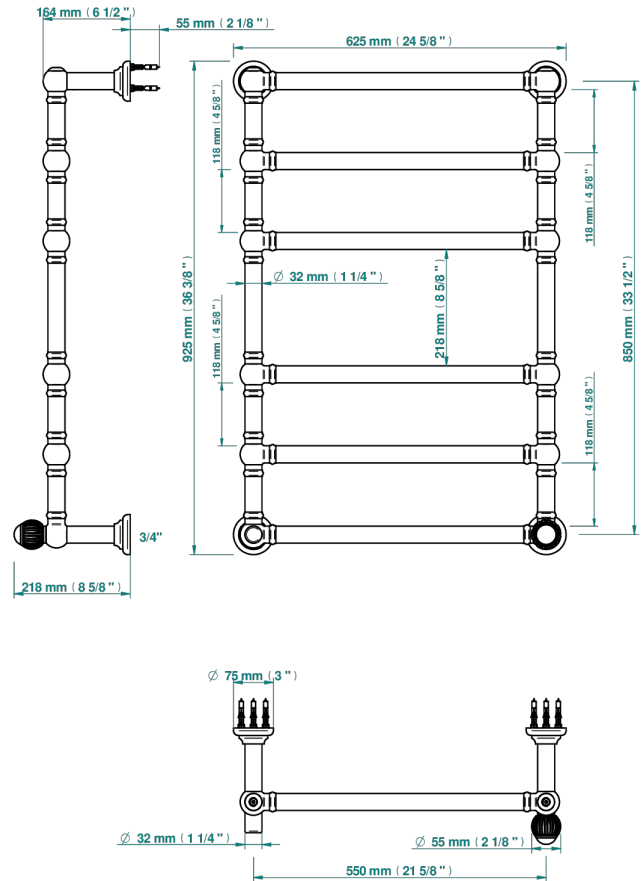

VOGUE LAPIS LAZULI

A8S-TWT6H1

Traditional towel warmer, 6 rails, 625 mm x 925 mm, hydronic with 1 stylised handle

72637

05/02/2020

CHARACTERISTIC

- Vogue Lapis Lazuli
- Traditional towel warmer, 6 rails, 625 mm x 925 mm, hydronic with 1 stylised handle

TECHNICAL SPECS

- Pression : 0,5 bars < P < 3 bars (recommandée)
- Pressure : 7.25 psi < P < 43.5 psi (advised)
- Température eau maximale conseillée : 60°C
- Maximum water temperature advised: 140°F
- Hauteur minimale au sol (maximum height from the ground) : 60 cm (24")
- Puissance / Power : 128W à Delta T 30