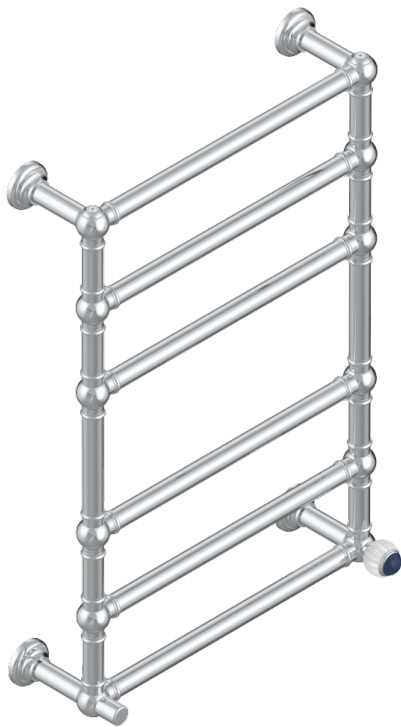

# VOGUE LAPIS LAZULI

A8S-TWT6H1

Traditional towel warmer, 6 rails, 625 mm x 925 mm, hydronic with 1 stylised handle

72637

05/02/2020

## CHARACTERISTIC

- Vogue Lapis Lazuli
- Traditional towel warmer, 6 rails, 625 mm x 925 mm, hydronic with 1 stylised handle

## TECHNICAL SPECS

- Pression : 0,5 bars < P < 3 bars (recommandée)
- Pressure : 7.25 psi < P < 43.5 psi (advised)
- Température eau maximale conseillée : 60°C
- Maximum water temperature advised: 140°F
- Hauteur minimale au sol (maximum height from the ground) : 60 cm (24")
- Puissance / Power : 128W à Delta T 30