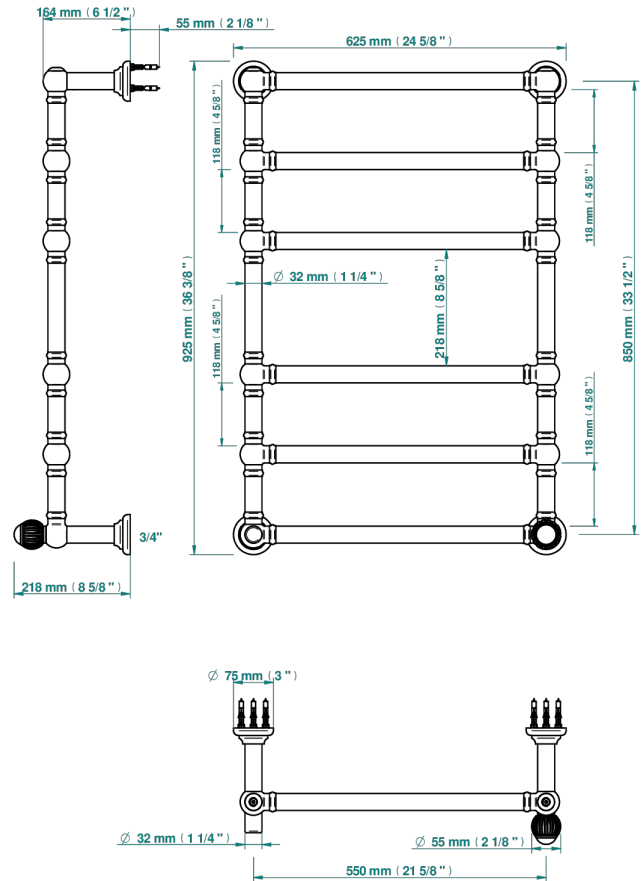

# VOGUE LAPIS LAZULI

A8S-TWT6H1

Traditional towel warmer, 6 rails, 625 mm x 925 mm, hydronic with 1 stylised handle

72637

05/02/2020

## CHARACTERISTIC

- Vogue Lapis Lazuli
- Traditional towel warmer, 6 rails, 625 mm x 925 mm, hydronic with 1 stylised handle

## TECHNICAL SPECS

- Pression : 0,5 bars < P < 3 bars (recommandée)
- Pressure : 7.25 psi < P < 43.5 psi (advised)
- Température eau maximale conseillée : 60°C
- Maximum water temperature advised: 140°F
- Hauteur minimale au sol (maximum height from the ground) : 60 cm (24")
- Puissance / Power : 128W à Delta T 30