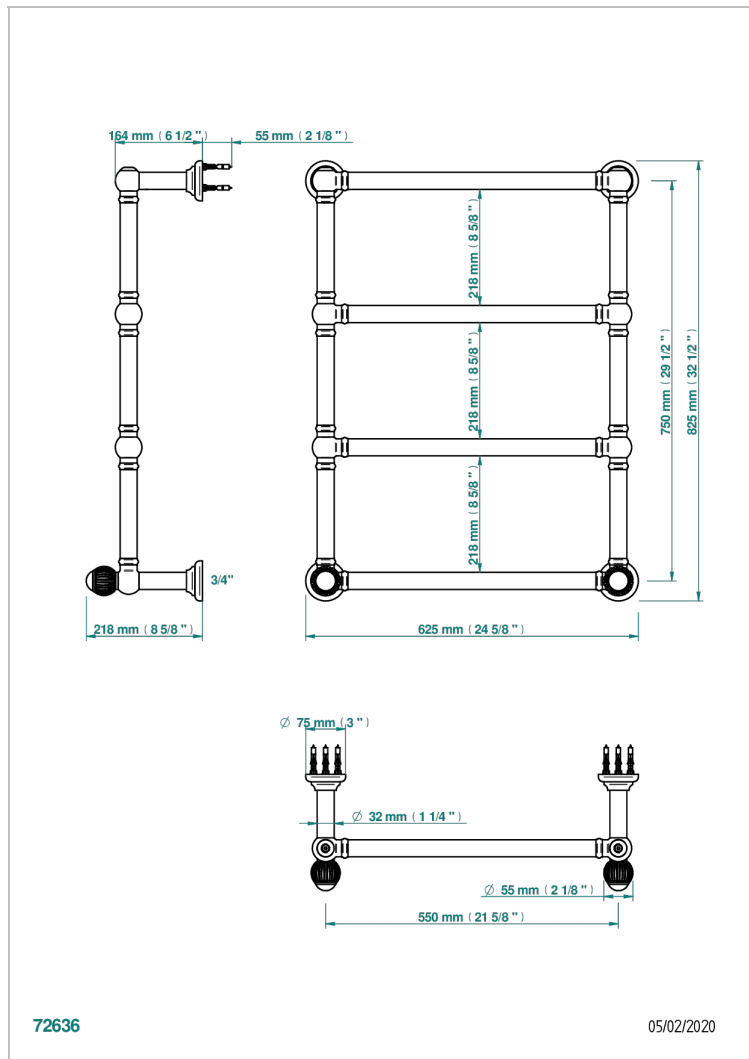

VOGUE LAPIS LAZULI

A8S-TWT4H2

Traditional towel warmer, 4 rails, 625 mm x 825 mm, hydronic with 2 stylised handles

THG[®]
PARIS

CARACTERÍSTICAS

- Vogue Lapis Lazuli
- Traditional towel warmer, 4 rails, 625 mm x 825 mm, hydronic with 2 stylised handles

ESPECIFICACIONES TÉCNICAS

- Pression : 0,5 bars < P < 3 bars (recommandée)
- Pressure : 7.25 psi < P < 43.5 psi (advised)
- Température eau maximale conseillée : 60°C
- Maximum water temperature advised: 140°F
- Hauteur minimale au sol (maximum height from the ground) : 60 cm (24")
- Puissance / Power : 86W à Delta T 30