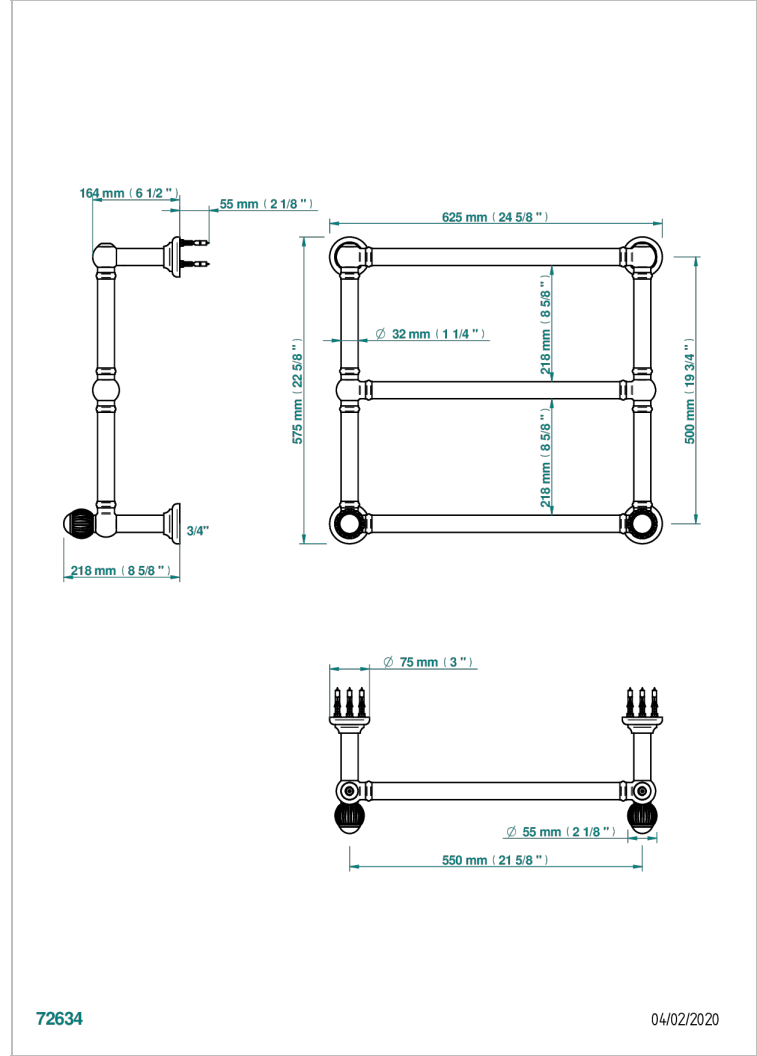

VOGUE LAPIS LAZULI

A8S-TWT3H2

Traditional towel warmer, 3 rails, 625 mm x 575 mm, hydronic with 2 stylised handles

THG[®]
PARIS

CHARACTERISTIC

- Vogue Lapis Lazuli
- Traditional towel warmer, 3 rails, 625 mm x 575 mm, hydronic with 2 stylised handles

TECHNICAL SPECS

- Pression : 0,5 bars < P < 3 bars (recommandée)
- Pressure : 7.25 psi < P < 43.5 psi (advised)
- Température eau maximale conseillée : 60°C
- Maximum water temperature advised: 140°F
- Hauteur minimale au sol (maximum height from the ground) : 60 cm (24")
- Puissance / Power : 64W à Delta T 30