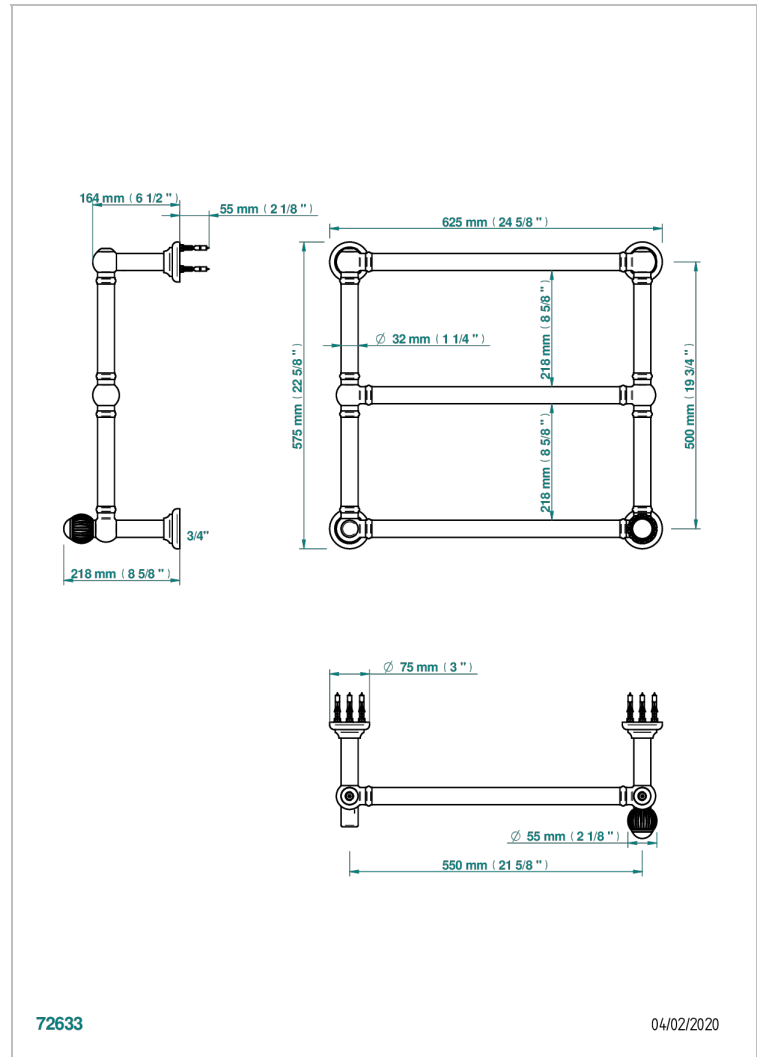

# VOGUE LAPIS LAZULI

A8S-TWT3H1

Traditional towel warmer, 3 rails, 625 mm x 575 mm, hydronic with 1 stylised handle

THG<sup>®</sup>  
PARIS

72633

04/02/2020

## CHARACTERISTIC

- Vogue Lapis Lazuli
- Traditional towel warmer, 3 rails, 625 mm x 575 mm, hydronic with 1 stylised handle

## TECHNICAL SPECS

- Pression : 0,5 bars < P < 3 bars (recommandée)
- Pressure : 7.25 psi < P < 43.5 psi (advised)
- Température eau maximale conseillée : 60°C
- Maximum water temperature advised: 140°F
- Hauteur minimale au sol (maximum height from the ground) : 60 cm (24")
- Puissance / Power : 64W à Delta T 30