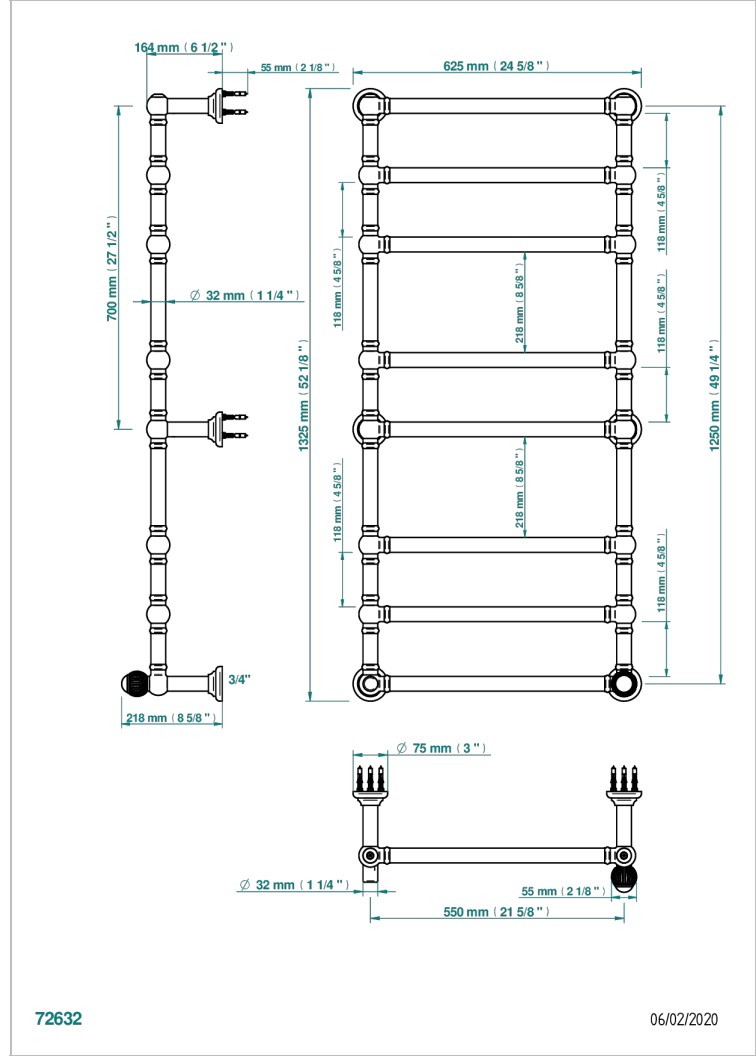

VOGUE TIGER EYE

A8R-TWT8H1

THG[®]
PARIS

Traditional towel warmer, 8 rails, 625 mm x 1325 mm, hydronic with 1 stylised handle

72632

06/02/2020

CHARACTERISTIC

- Vogue Tiger Eye
- Traditional towel warmer, 8 rails, 625 mm x 1325 mm, hydronic with 1 stylised handle

TECHNICAL SPECS

- Pression : 0,5 bars < P < 3 bars (recommandée)
- Pressure : 7.25 psi < P < 43.5 psi (advised)
- Température eau maximale conseillée : 60°C
- Maximum water temperature advised: 140°F
- Hauteur minimale au sol (maximum height from the ground) : 60 cm (24")
- Puissance / Power : 171W à Delta T 30