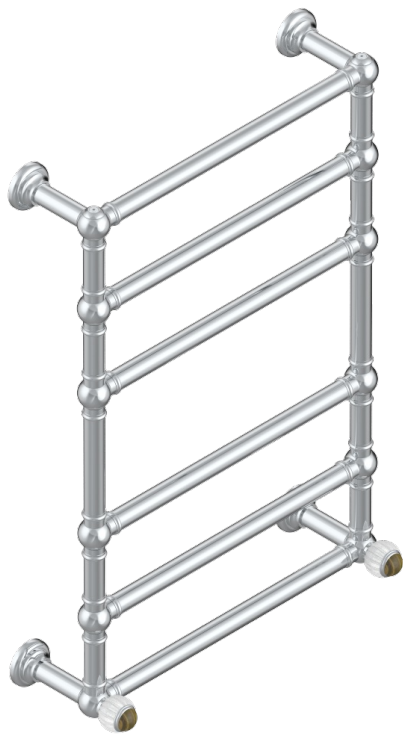

# VOGUE TIGER EYE

A8R-TWT6H2

Traditional towel warmer, 6 rails, 625 mm x 925 mm, hydronic with 2 stylised handles

THG<sup>®</sup>  
PARIS

72630

05/02/2020

## CHARACTERISTIC

- Vogue Tiger Eye
- Traditional towel warmer, 6 rails, 625 mm x 925 mm, hydronic with 2 stylised handles

## TECHNICAL SPECS

- Pression : 0,5 bars < P < 3 bars (recommandée)
- Pressure : 7.25 psi < P < 43.5 psi (advised)
- Température eau maximale conseillée : 60°C
- Maximum water temperature advised: 140°F
- Hauteur minimale au sol (maximum height from the ground) : 60 cm (24")
- Puissance / Power : 128W à Delta T 30