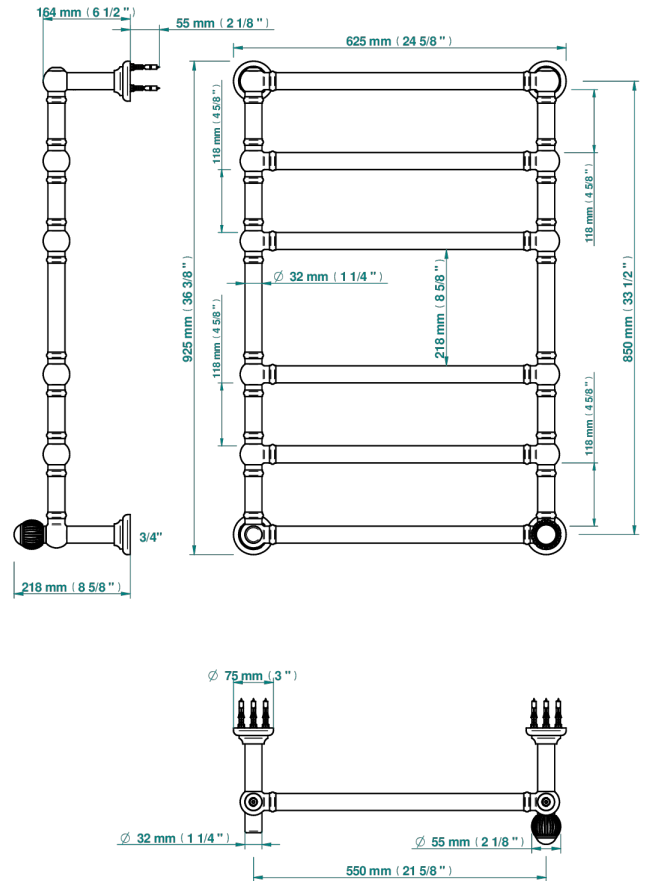

# VOGUE TIGER EYE

A8R-TWT6H2

Traditional towel warmer, 6 rails, 625 mm x 925 mm, hydronic with 2 stylised handles

THG<sup>®</sup>  
PARIS

72630

05/02/2020

## CHARACTERISTIC

- Vogue Tiger Eye
- Traditional towel warmer, 6 rails, 625 mm x 925 mm, hydronic with 2 stylised handles

## TECHNICAL SPECS

- Pression : 0,5 bars < P < 3 bars (recommandée)
- Pressure : 7.25 psi < P < 43.5 psi (advised)
- Température eau maximale conseillée : 60°C
- Maximum water temperature advised: 140°F
- Hauteur minimale au sol (maximum height from the ground) : 60 cm (24")
- Puissance / Power : 128W à Delta T 30