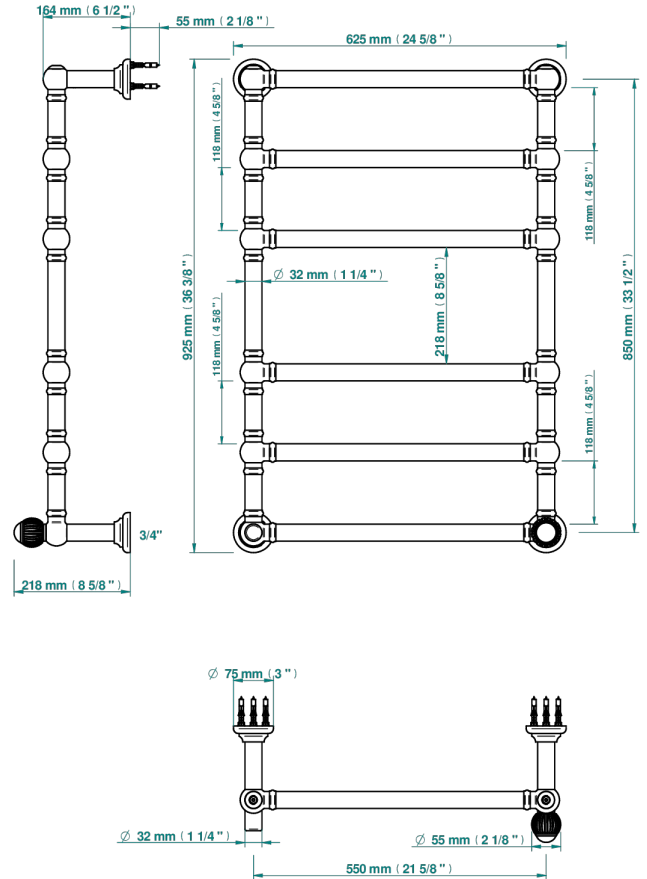

VOGUE TIGER EYE

A8R-TWT6H2

Traditional towel warmer, 6 rails, 625 mm x 925 mm, hydronic with 2 stylised handles

THG[®]
PARIS

72630

05/02/2020

CHARACTERISTIC

- Vogue Tiger Eye
- Traditional towel warmer, 6 rails, 625 mm x 925 mm, hydronic with 2 stylised handles

TECHNICAL SPECS

- Pression : 0,5 bars < P < 3 bars (recommandée)
- Pressure : 7.25 psi < P < 43.5 psi (advised)
- Température eau maximale conseillée : 60°C
- Maximum water temperature advised: 140°F
- Hauteur minimale au sol (maximum height from the ground) : 60 cm (24")
- Puissance / Power : 128W à Delta T 30