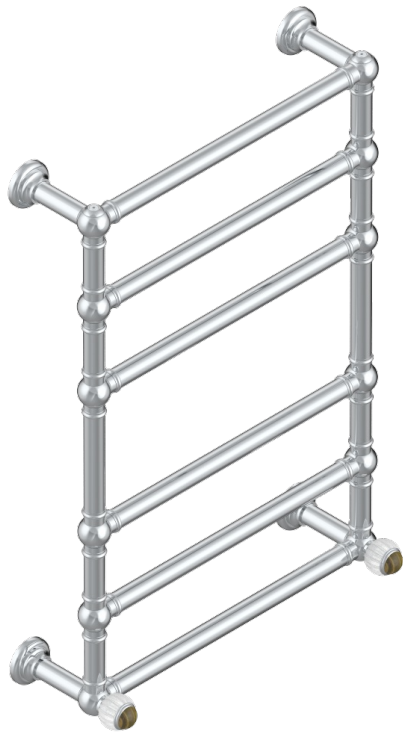

VOGUE TIGER EYE

A8R-TWT6H2

Traditional towel warmer, 6 rails, 625 mm x 925 mm, hydronic with 2 stylised handles

THG[®]
PARIS

72630

05/02/2020

CHARACTERISTIC

- Vogue Tiger Eye
- Traditional towel warmer, 6 rails, 625 mm x 925 mm, hydronic with 2 stylised handles

TECHNICAL SPECS

- Pression : 0,5 bars < P < 3 bars (recommandée)
- Pressure : 7.25 psi < P < 43.5 psi (advised)
- Température eau maximale conseillée : 60°C
- Maximum water temperature advised: 140°F
- Hauteur minimale au sol (maximum height from the ground) : 60 cm (24")
- Puissance / Power : 128W à Delta T 30

AVAILABLE FINITIONS

Blush PVD - H62
Brass color PVD - H49
Brown bronze color PVD - F33
Gold color PVD - H52
Graphite PVD - H64
Lacquered light bronze - D01

Matt Umber PVD - H67
Matt blush PVD - H60
Matt brass color PVD - H50
Matt brown bronze color PVD - F34
Matt chrome - C02
Matt gold - F07