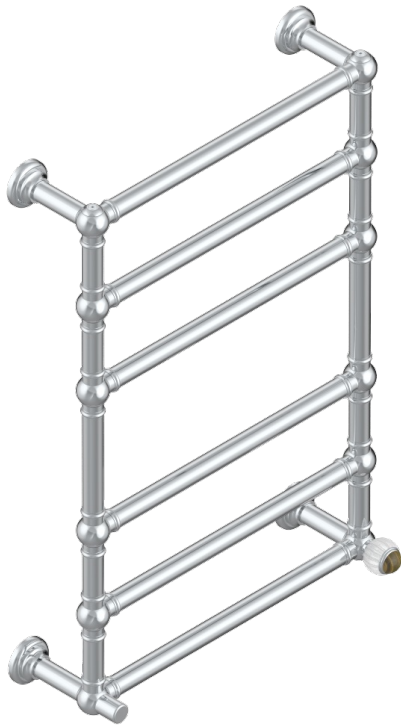

# VOGUE TIGER EYE

A8R-TWT6H1

Traditional towel warmer, 6 rails, 625 mm x 925 mm, hydronic with 1 stylised handle

## CHARACTERISTIC

- Vogue Tiger Eye
- Traditional towel warmer, 6 rails, 625 mm x 925 mm, hydronic with 1 stylised handle

## TECHNICAL SPECS

- Pression : 0,5 bars < P < 3 bars (recommandée)
- Pressure : 7.25 psi < P < 43.5 psi (advised)
- Température eau maximale conseillée : 60°C
- Maximum water temperature advised: 140°F
- Hauteur minimale au sol (maximum height from the ground) : 60 cm (24")
- Puissance / Power : 128W à Delta T 30