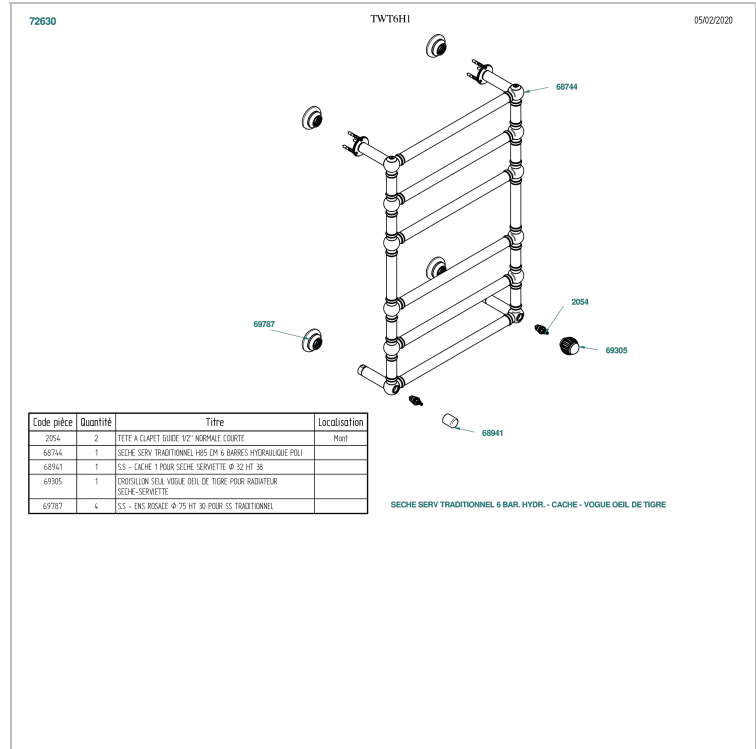

# VOGUE TIGER EYE

A8R-TWT6H1

Traditional towel warmer, 6 rails, 625 mm x 925 mm, hydronic with 1 stylised handle

## CHARACTERISTIC

- Vogue Tiger Eye
- Traditional towel warmer, 6 rails, 625 mm x 925 mm, hydronic with 1 stylised handle

## TECHNICAL SPECS

- Pression : 0,5 bars < P < 3 bars (recommandée)
- Pressure : 7.25 psi < P < 43.5 psi (advised)
- Température eau maximale conseillée : 60°C
- Maximum water temperature advised: 140°F
- Hauteur minimale au sol (maximum height from the ground) : 60 cm (24")
- Puissance / Power : 128W à Delta T 30