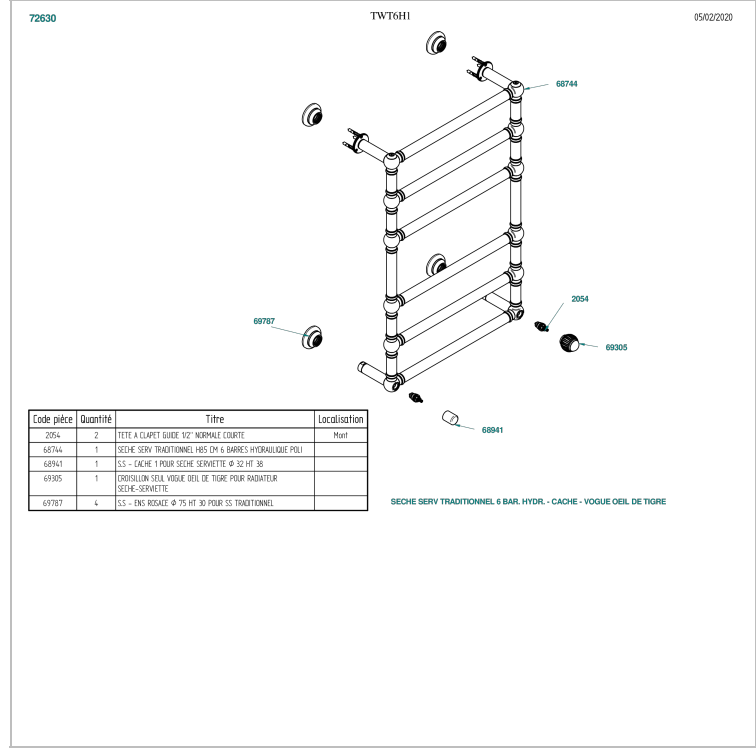

VOGUE TIGER EYE

A8R-TWT6H1

Traditional towel warmer, 6 rails, 625 mm x 925 mm, hydronic with 1 stylised handle

CHARACTERISTIC

- Vogue Tiger Eye
- Traditional towel warmer, 6 rails, 625 mm x 925 mm, hydronic with 1 stylised handle

TECHNICAL SPECS

- Pression : 0,5 bars < P < 3 bars (recommandée)
- Pressure : 7.25 psi < P < 43.5 psi (advised)
- Température eau maximale conseillée : 60°C
- Maximum water temperature advised: 140°F
- Hauteur minimale au sol (maximum height from the ground) : 60 cm (24")
- Puissance / Power : 128W à Delta T 30