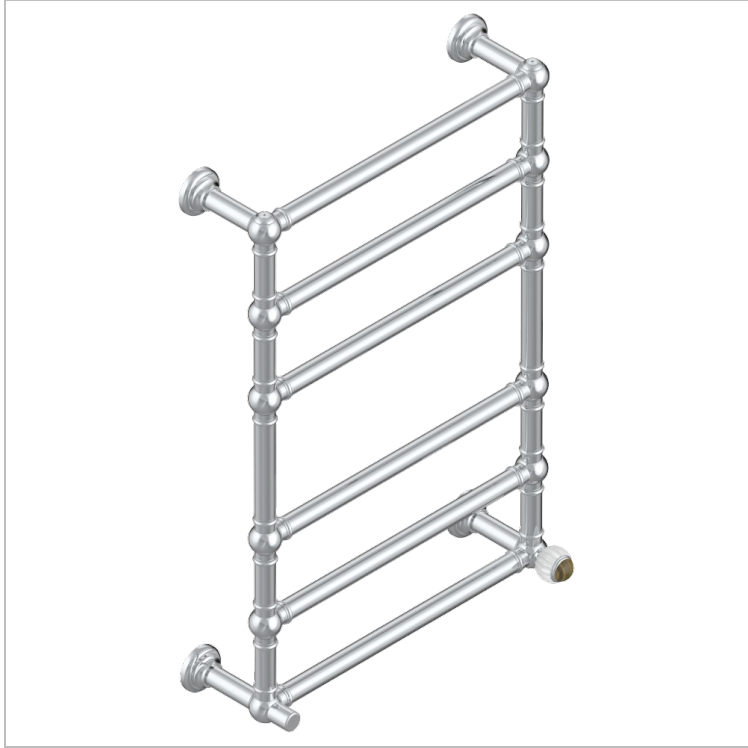

VOGUE TIGER EYE

A8R-TWT6H1

Traditional towel warmer, 6 rails, 625 mm x 925 mm, hydronic with 1 stylised handle

CHARACTERISTIC

- Vogue Tiger Eye
- Traditional towel warmer, 6 rails, 625 mm x 925 mm, hydronic with 1 stylised handle

TECHNICAL SPECS

- Pression : 0,5 bars < P < 3 bars (recommandée)
- Pressure : 7.25 psi < P < 43.5 psi (advised)
- Température eau maximale conseillée : 60°C
- Maximum water temperature advised: 140°F
- Hauteur minimale au sol (maximum height from the ground) : 60 cm (24")
- Puissance / Power : 128W à Delta T 30