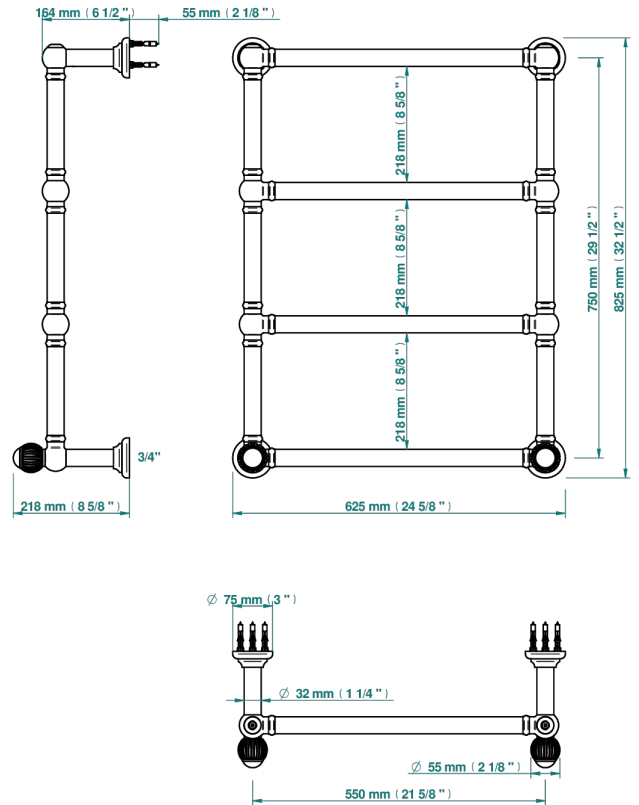

VOGUE TIGER EYE

A8R-TWT4H2

Traditional towel warmer, 4 rails, 625 mm x 825 mm, hydronic with 2 stylised handles

THG
PARIS

72629

05/02/2020

CHARACTERISTIC

- Vogue Tiger Eye
- Traditional towel warmer, 4 rails, 625 mm x 825 mm, hydronic with 2 stylised handles

TECHNICAL SPECS

- Pression : 0,5 bars < P < 3 bars (recommandée)
- Pressure : 7.25 psi < P < 43.5 psi (advised)
- Température eau maximale conseillée : 60°C
- Maximum water temperature advised: 140°F
- Hauteur minimale au sol (maximum height from the ground) : 60 cm (24")
- Puissance / Power : 86W à Delta T 30