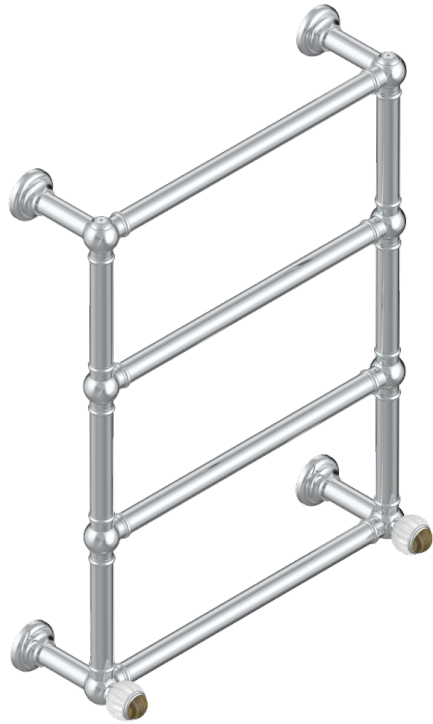

VOGUE TIGER EYE

A8R-TWT4H2

Traditional towel warmer, 4 rails, 625 mm x 825 mm, hydronic with 2 stylised handles

THG
PARIS

72629

05/02/2020

CHARACTERISTIC

- Vogue Tiger Eye
- Traditional towel warmer, 4 rails, 625 mm x 825 mm, hydronic with 2 stylised handles

TECHNICAL SPECS

- Pression : 0,5 bars < P < 3 bars (recommandée)
- Pressure : 7.25 psi < P < 43.5 psi (advised)
- Température eau maximale conseillée : 60°C
- Maximum water temperature advised: 140°F
- Hauteur minimale au sol (maximum height from the ground) : 60 cm (24")
- Puissance / Power : 86W à Delta T 30

AVAILABLE FINITIONS

Blush PVD - H62
Brass color PVD - H49
Brown bronze color PVD - F33
Gold color PVD - H52
Graphite PVD - H64
Lacquered light bronze - D01

Matt Umber PVD - H67
Matt blush PVD - H60
Matt brass color PVD - H50
Matt brown bronze color PVD - F34
Matt chrome - C02
Matt gold - F07