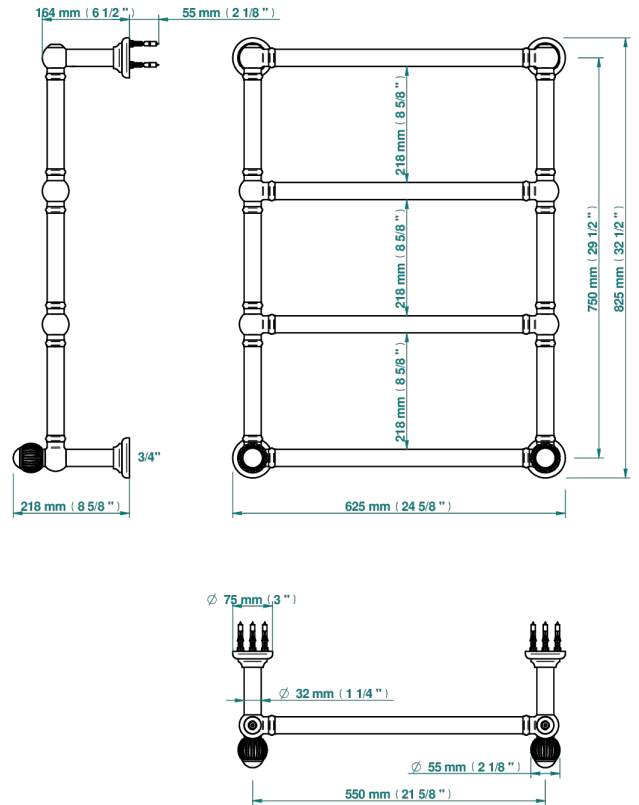

VOGUE TIGER EYE

A8R-TWT4H2

Traditional towel warmer, 4 rails, 625 mm x 825 mm, hydronic with 2 stylised handles

THG[®]
PARIS

72629

05/02/2020

CHARACTERISTIC

- Vogue Tiger Eye
- Traditional towel warmer, 4 rails, 625 mm x 825 mm, hydronic with 2 stylised handles

TECHNICAL SPECS

- Pression : 0,5 bars < P < 3 bars (recommandée)
- Pressure : 7.25 psi < P < 43.5 psi (advised)
- Température eau maximale conseillée : 60°C
- Maximum water temperature advised: 140°F
- Hauteur minimale au sol (maximum height from the ground) : 60 cm (24")
- Puissance / Power : 86W à Delta T 30