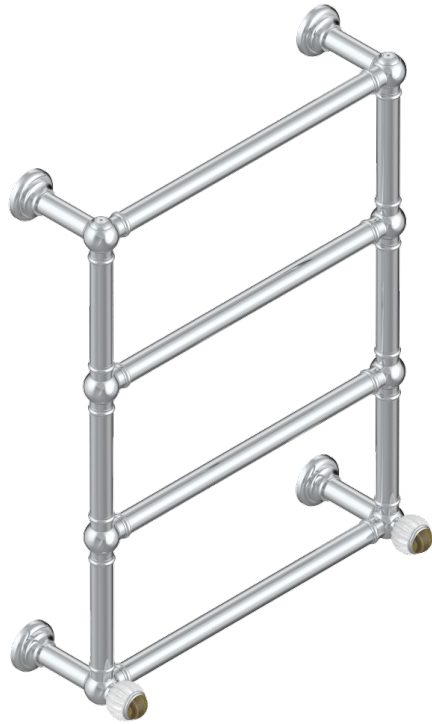

VOGUE TIGER EYE

A8R-TWT4H2

Traditional towel warmer, 4 rails, 625 mm x 825 mm, hydronic with 2 stylised handles

THG[®]
PARIS

72629

05/02/2020

CHARACTERISTIC

- Vogue Tiger Eye
- Traditional towel warmer, 4 rails, 625 mm x 825 mm, hydronic with 2 stylised handles

TECHNICAL SPECS

- Pression : 0,5 bars < P < 3 bars (recommandée)
- Pressure : 7.25 psi < P < 43.5 psi (advised)
- Température eau maximale conseillée : 60°C
- Maximum water temperature advised: 140°F
- Hauteur minimale au sol (maximum height from the ground) : 60 cm (24")
- Puissance / Power : 86W à Delta T 30

AVAILABLE FINITIONS

Blush PVD - H62
Brass color PVD - H49
Brown bronze color PVD - F33
Gold color PVD - H52
Graphite PVD - H64
Lacquered light bronze - D01

Matt Umber PVD - H67
Matt blush PVD - H60
Matt brass color PVD - H50
Matt brown bronze color PVD - F34
Matt chrome - C02
Matt gold - F07