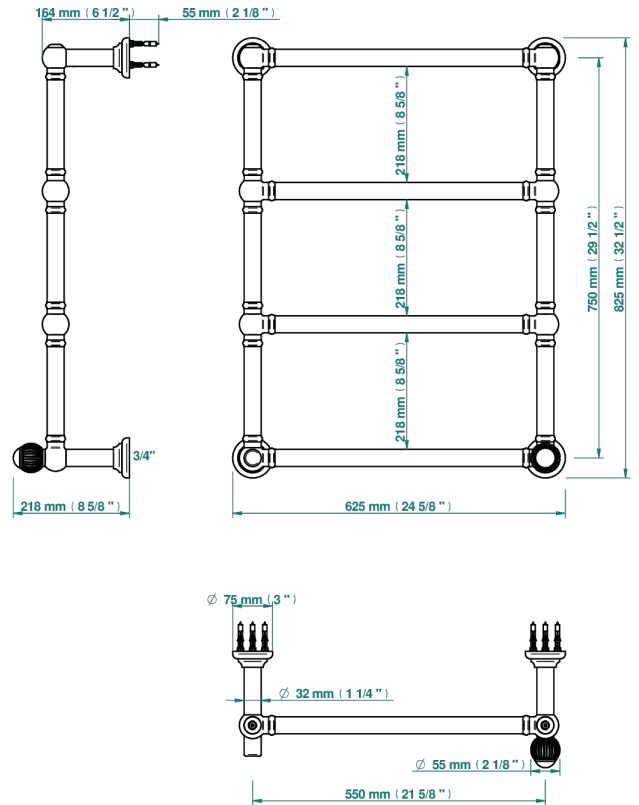

# VOGUE TIGER EYE

A8R-TWT4H1

Traditional towel warmer, 4 rails, 625 mm x 825 mm, hydronic with 1 stylised handle

THG<sup>®</sup>  
PARIS

72628

05/02/2020

## CHARACTERISTIC

- Vogue Tiger Eye
- Traditional towel warmer, 4 rails, 625 mm x 825 mm, hydronic with 1 stylised handle

## TECHNICAL SPECS

- Pression : 0,5 bars < P < 3 bars (recommandée)
- Pressure : 7.25 psi < P < 43.5 psi (advised)
- Température eau maximale conseillée : 60°C
- Maximum water temperature advised: 140°F
- Hauteur minimale au sol (maximum height from the ground) : 60 cm (24")
- Puissance / Power : 86W à Delta T 30