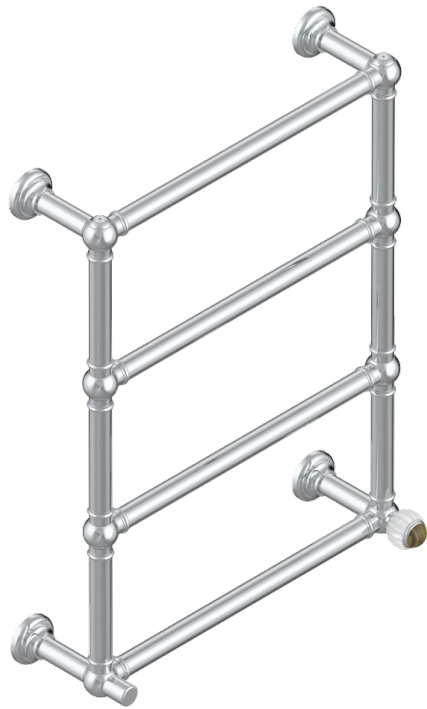

# VOGUE TIGER EYE

A8R-TWT4H1

Traditional towel warmer, 4 rails, 625 mm x 825 mm, hydronic with 1 stylised handle

THG<sup>®</sup>  
PARIS

72628

05/02/2020

## CHARACTERISTIC

- Vogue Tiger Eye
- Traditional towel warmer, 4 rails, 625 mm x 825 mm, hydronic with 1 stylised handle

## TECHNICAL SPECS

- Pression : 0,5 bars < P < 3 bars (recommandée)
- Pressure : 7.25 psi < P < 43.5 psi (advised)
- Température eau maximale conseillée : 60°C
- Maximum water temperature advised: 140°F
- Hauteur minimale au sol (maximum height from the ground) : 60 cm (24")
- Puissance / Power : 86W à Delta T 30