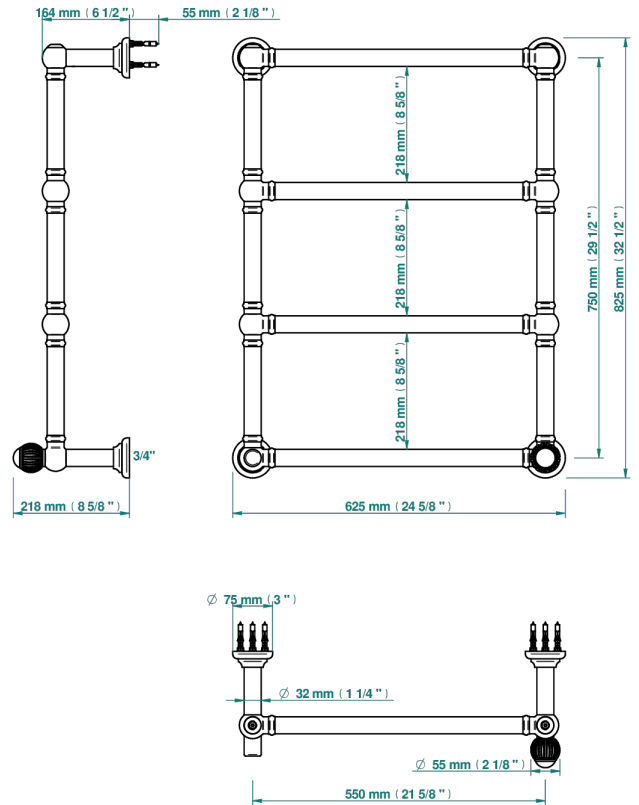

VOGUE TIGER EYE

A8R-TWT4H1

Traditional towel warmer, 4 rails, 625 mm x 825 mm, hydronic with 1 stylised handle

THG[®]
PARIS

72628

05/02/2020

CHARACTERISTIC

- Vogue Tiger Eye
- Traditional towel warmer, 4 rails, 625 mm x 825 mm, hydronic with 1 stylised handle

TECHNICAL SPECS

- Pression : 0,5 bars < P < 3 bars (recommandée)
- Pressure : 7.25 psi < P < 43.5 psi (advised)
- Température eau maximale conseillée : 60°C
- Maximum water temperature advised: 140°F
- Hauteur minimale au sol (maximum height from the ground) : 60 cm (24")
- Puissance / Power : 86W à Delta T 30