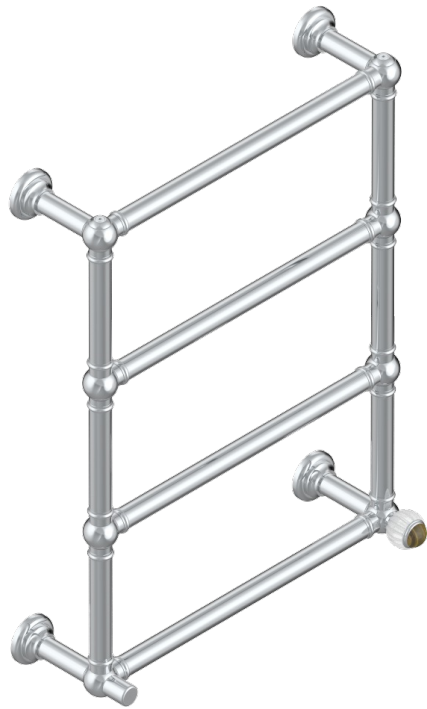

VOGUE TIGER EYE

A8R-TWT4H1

Traditional towel warmer, 4 rails, 625 mm x 825 mm, hydronic with 1 stylised handle

THG[®]
PARIS

72628

05/02/2020

CHARACTERISTIC

- Vogue Tiger Eye
- Traditional towel warmer, 4 rails, 625 mm x 825 mm, hydronic with 1 stylised handle

TECHNICAL SPECS

- Pression : 0,5 bars < P < 3 bars (recommandée)
- Pressure : 7.25 psi < P < 43.5 psi (advised)
- Température eau maximale conseillée : 60°C
- Maximum water temperature advised: 140°F
- Hauteur minimale au sol (maximum height from the ground) : 60 cm (24")
- Puissance / Power : 86W à Delta T 30