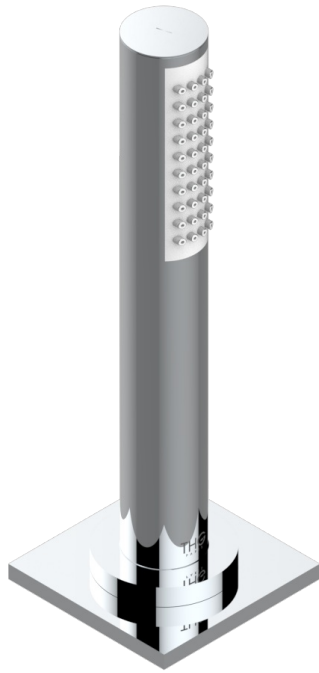

ICON-X CARBON GOLD WITH LEVER HANDLES

U7T-60A

Deck mounted hand shower, with hose

CHARACTERISTIC

- ACS : 20ACCLY558

STANDARDS

AVAILABLE FINITIONS

Black ceram - D30
Blush PVD - H62
Brass color PVD - H49
Brown bronze color PVD - F33
Chrome polished - A02
Gold color PVD - H52

Gold mat - F07
Gold polished - F01
Graphite PVD - H64
Matt Umber PVD - H67
Matt blush PVD - H60
Matt brass color PVD - H50

Matt brown bronze color PVD - F34
Matt chrome (American satin) - C02
Matt gold color PVD - H53
Matt graphite PVD - H65
Matt nickel (American satin) - C01
Matt nickel color PVD - H56

Nickel antique / Sovereign - H28
Nickel color PVD - H55
Nickel polished - B01
Soft gold - F30
Soft matt gold - F31
Umber PVD - H66