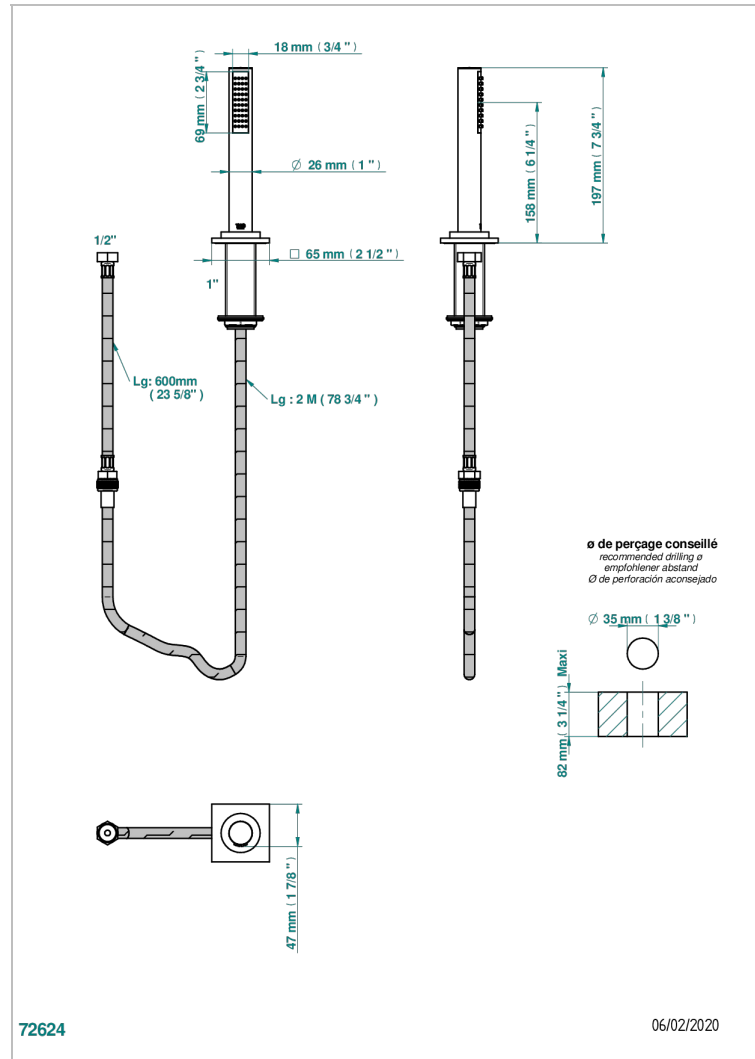

ICON-X CARBON GOLD WITH LEVER HANDLES

U7T-60A

Deck mounted hand shower, with hose

CHARACTERISTIC

- ACS : 20ACCLY558

STANDARDS

AVAILABLE FINITIONS

Black ceram - D30
Blush PVD - H62
Brass color PVD - H49
Brown bronze color PVD - F33
Chrome polished - A02
Gold color PVD - H52

Gold mat - F07
Gold polished - F01
Graphite PVD - H64
Matt Umber PVD - H67
Matt blush PVD - H60
Matt brass color PVD - H50

Matt brown bronze color PVD - F34
Matt chrome (American satin) - C02
Matt gold color PVD - H53
Matt graphite PVD - H65
Matt nickel (American satin) - C01
Matt nickel color PVD - H56

Nickel antique / Sovereign - H28
Nickel color PVD - H55
Nickel polished - B01
Soft gold - F30
Soft matt gold - F31
Umber PVD - H66