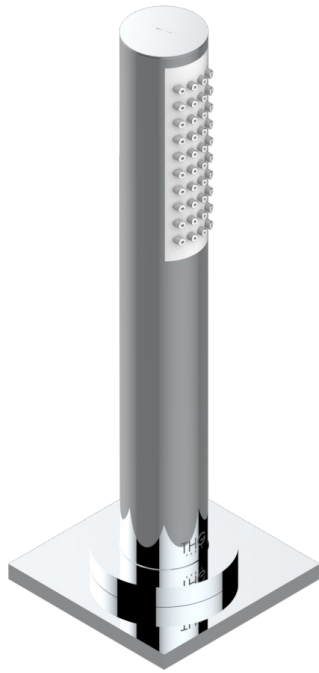

# ICON-X CARBON GOLD

U7S-60A

Deck mounted hand shower, with hose

## CHARACTERISTIC

- ACS : 20ACCLY558

## AVAILABLE FINITIONS

Black ceram - D30  
Blush PVD - H62  
Brass color PVD - H49  
Brown bronze color PVD - F33  
Chrome polished - A02  
Gold color PVD - H52

Gold mat - F07  
Gold polished - F01  
Graphite PVD - H64  
Matt Umber PVD - H67  
Matt blush PVD - H60  
Matt brass color PVD - H50

Matt brown bronze color PVD - F34  
Matt chrome (American satin) - C02  
Matt gold color PVD - H53  
Matt graphite PVD - H65  
Matt nickel (American satin) - C01  
Matt nickel color PVD - H56

Nickel antique / Sovereign - H28  
Nickel color PVD - H55  
Nickel polished - B01  
Soft gold - F30  
Soft matt gold - F31  
Umber PVD - H66