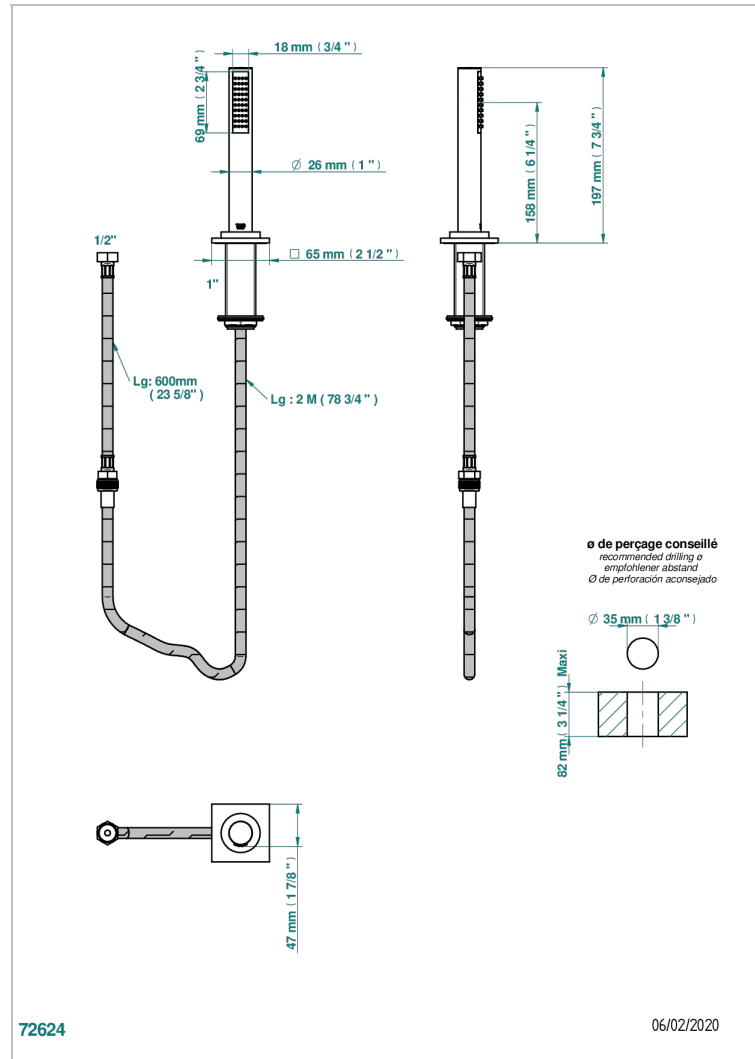

# ICON-X CARBON GOLD

U7S-60A

Deck mounted hand shower, with hose

## CHARACTERISTIC

- ACS : 20ACCLY558