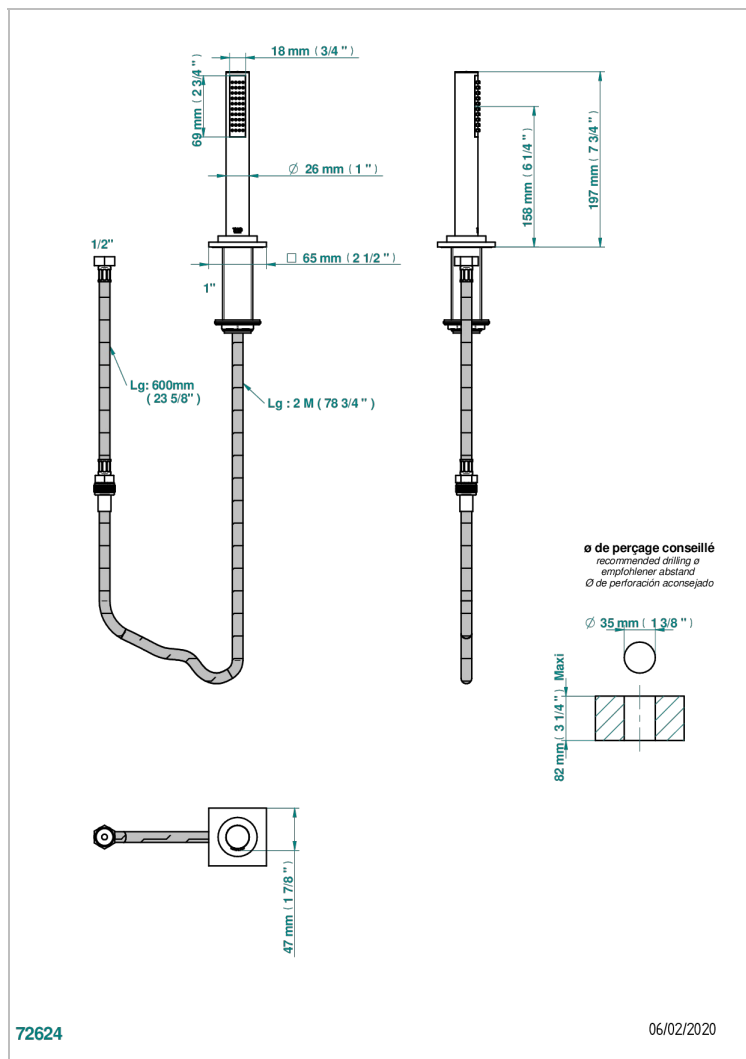

ICON-X CARBON GOLD

U7S-60A

Rim mounted stylised handshower, 2 m hose and angle rest

CHARACTERISTIC

- ACS : 20ACCLY558

STANDARDS

AVAILABLE FINITIONS

Antique nickel - H28
Black ceram - D30
Blush PVD - H62
Brass color PVD - H49
Brown bronze color PVD - F33
Gold color PVD - H52

Polished chrome (color finish) - A02
Polished gold (color finish) - F01
Polished nickel - B01
Soft gold - F30
Soft matt gold - F31
Umber PVD - H66