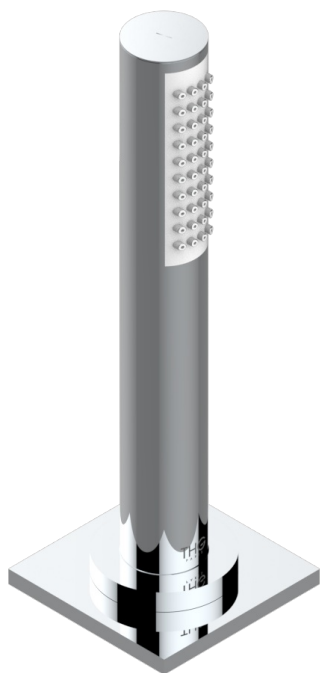

ICON-X CARBON GOLD

U7S-60A

Rim mounted stylised handshower, 2 m hose and angle rest

CHARACTERISTIC

- ACS : 20ACCLY558

STANDARDS

AVAILABLE FINITIONS

Antique nickel - H28
Black ceram - D30
Blush PVD - H62
Brass color PVD - H49
Brown bronze color PVD - F33
Gold color PVD - H52

Graphite PVD - H64
Matt Umber PVD - H67
Matt blush PVD - H60
Matt brass color PVD - H50
Matt brown bronze color PVD - F34
Matt chrome - C02

Matt gold - F07
Matt gold color PVD - H53
Matt graphite PVD - H65
Matt nickel (color finish) - C01
Matt nickel color PVD - H56
Nickel color PVD - H55

Polished chrome (color finish) - A02
Polished gold (color finish) - F01
Polished nickel - B01
Soft gold - F30
Soft matt gold - F31
Umber PVD - H66