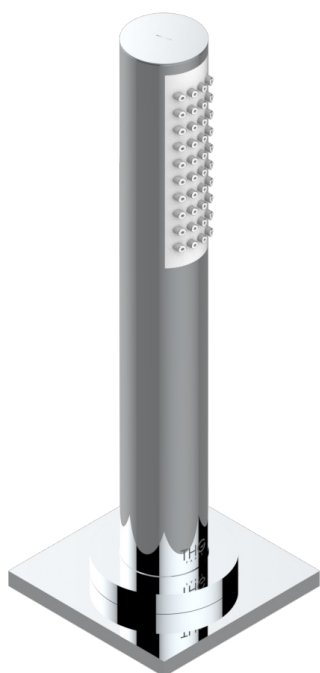

# ICON-X - TITANIUM WITH LEVER HANDLES

U7M-60A

Deck mounted hand shower, with hose

## CHARACTERISTIC

- ACS : 20ACCLY558

## AVAILABLE FINITIONS

Black ceram - D30  
Blush PVD - H62  
Brass color PVD - H49  
Brown bronze color PVD - F33  
Chrome polished - A02  
Gold color PVD - H52

Gold mat - F07  
Gold polished - F01  
Graphite PVD - H64  
Matt Umber PVD - H67  
Matt blush PVD - H60  
Matt brass color PVD - H50

Matt brown bronze color PVD - F34  
Matt chrome (American satin) - C02  
Matt gold color PVD - H53  
Matt graphite PVD - H65  
Matt nickel (American satin) - C01  
Matt nickel color PVD - H56

Nickel antique / Sovereign - H28  
Nickel color PVD - H55  
Nickel polished - B01  
Soft gold - F30  
Soft matt gold - F31  
Umber PVD - H66