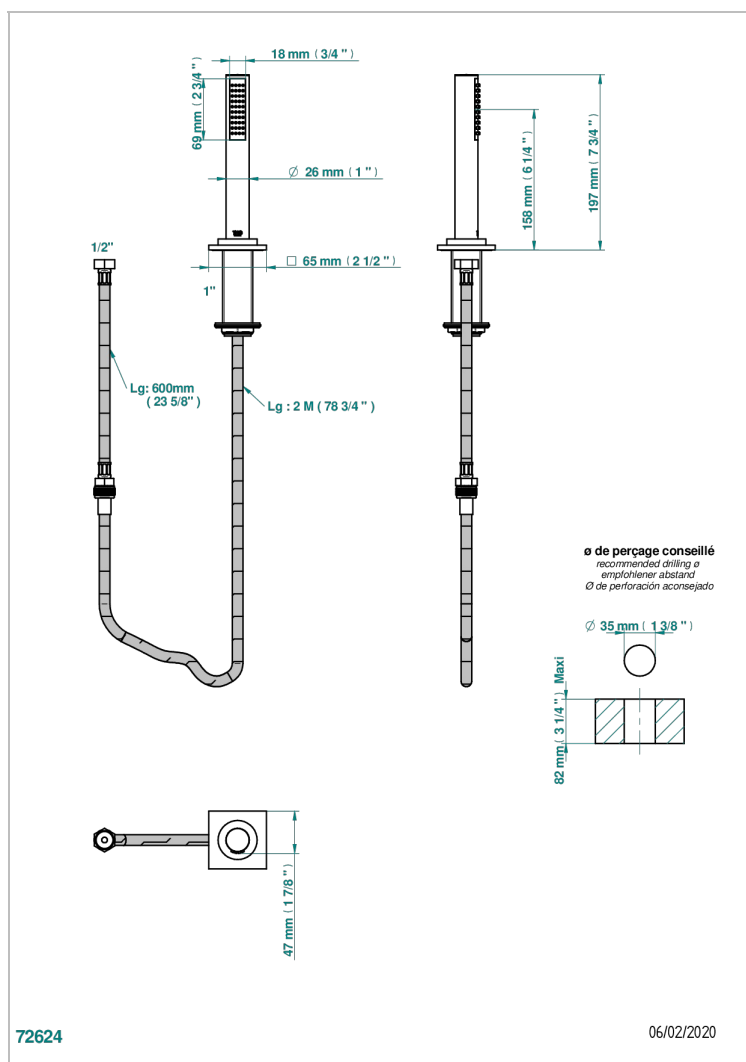

# ICON-X - TITANIUM WITH LEVER HANDLES

U7M-60A

Deck mounted hand shower, with hose

## CHARACTERISTIC

- ACS : 20ACCLY558