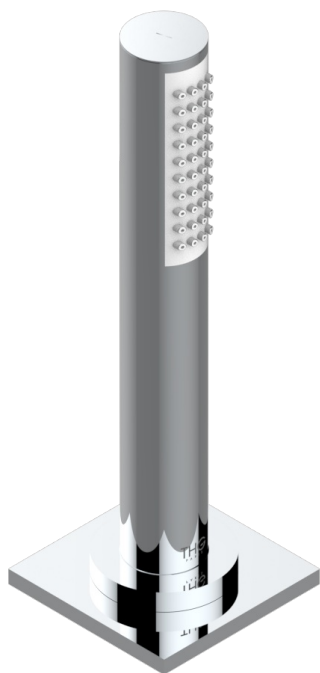

# ICON-X TITANIUM WITH LEVER

U7M-60A

Rim mounted stylised handshower, 2 m hose and angle rest

## CHARACTERISTIC

- ACS : 20ACCLY558

## AVAILABLE FINITIONS

Antique nickel - H28  
Black ceram - D30  
Blush PVD - H62  
Brass color PVD - H49  
Brown bronze color PVD - F33  
Gold color PVD - H52

Graphite PVD - H64  
Matt Umber PVD - H67  
Matt blush PVD - H60  
Matt brass color PVD - H50  
Matt brown bronze color PVD - F34  
Matt chrome - C02