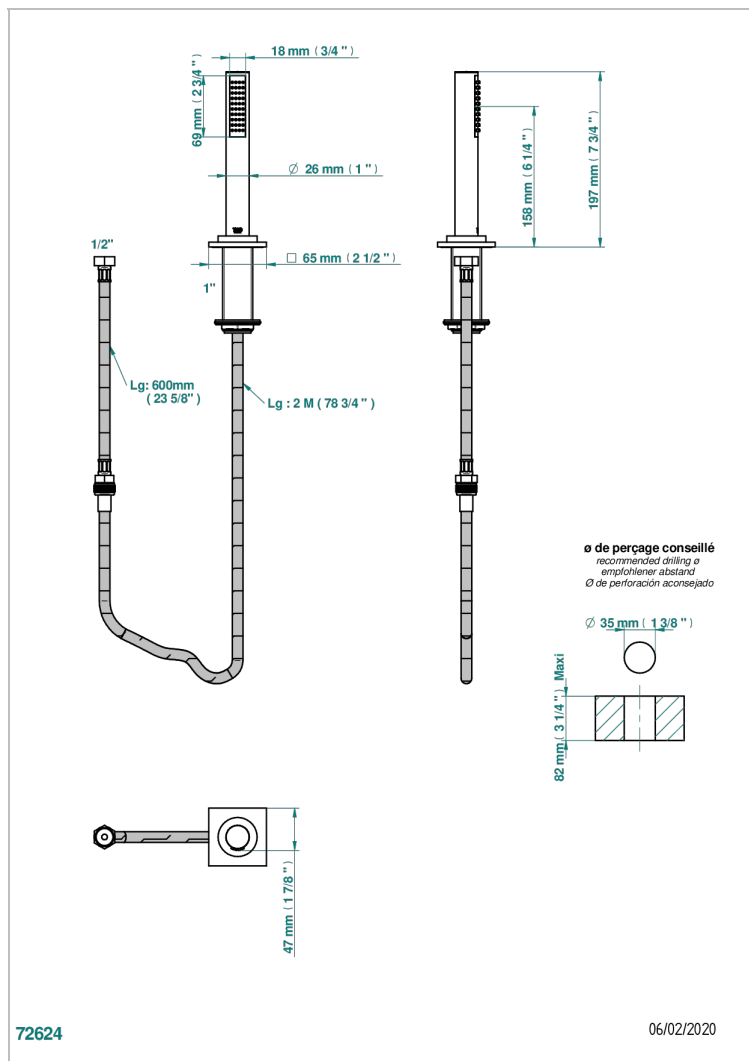

# ICON-X TITANIUM WITH LEVER

U7M-60A

Rim mounted stylised handshower, 2 m hose and angle rest

## CHARACTERISTIC

- ACS : 20ACCLY558