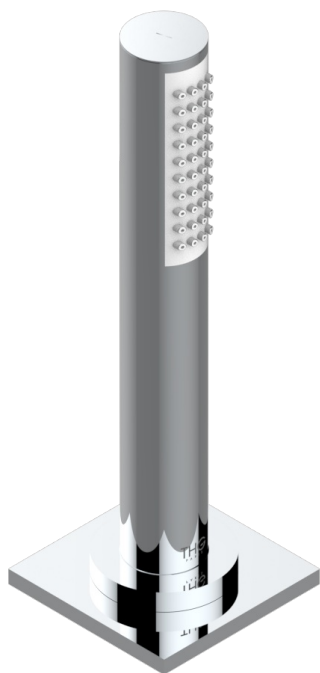

# ICON-X TITANIUM

U7L-60A

Deck mounted hand shower, with hose

## CHARACTERISTIC

- ACS : 20ACCLY558

## AVAILABLE FINITIONS

Black ceram - D30  
Blush PVD - H62  
Brass color PVD - H49  
Brown bronze color PVD - F33  
Chrome polished - A02  
Gold color PVD - H52

Gold mat - F07  
Gold polished - F01  
Graphite PVD - H64  
Matt Umber PVD - H67  
Matt blush PVD - H60  
Matt brass color PVD - H50

Matt brown bronze color PVD - F34  
Matt chrome (American satin) - C02  
Matt gold color PVD - H53  
Matt graphite PVD - H65  
Matt nickel (American satin) - C01  
Matt nickel color PVD - H56

Nickel antique / Sovereign - H28  
Nickel color PVD - H55  
Nickel polished - B01  
Soft gold - F30  
Soft matt gold - F31  
Umber PVD - H66