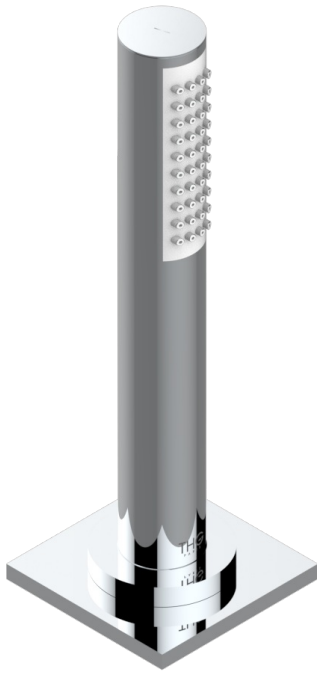

# ICON-X TITANIUM

U7L-60A

Rim mounted stylised handshower, 2 m hose and angle rest

## CHARACTERISTIC

- ACS : 20ACCLY558

## AVAILABLE FINITIONS

Antique nickel - H28  
Black ceram - D30  
Blush PVD - H62  
Brass color PVD - H49  
Brown bronze color PVD - F33  
Gold color PVD - H52

Graphite PVD - H64  
Matt Umber PVD - H67  
Matt blush PVD - H60  
Matt brass color PVD - H50  
Matt brown bronze color PVD - F34  
Matt chrome - C02