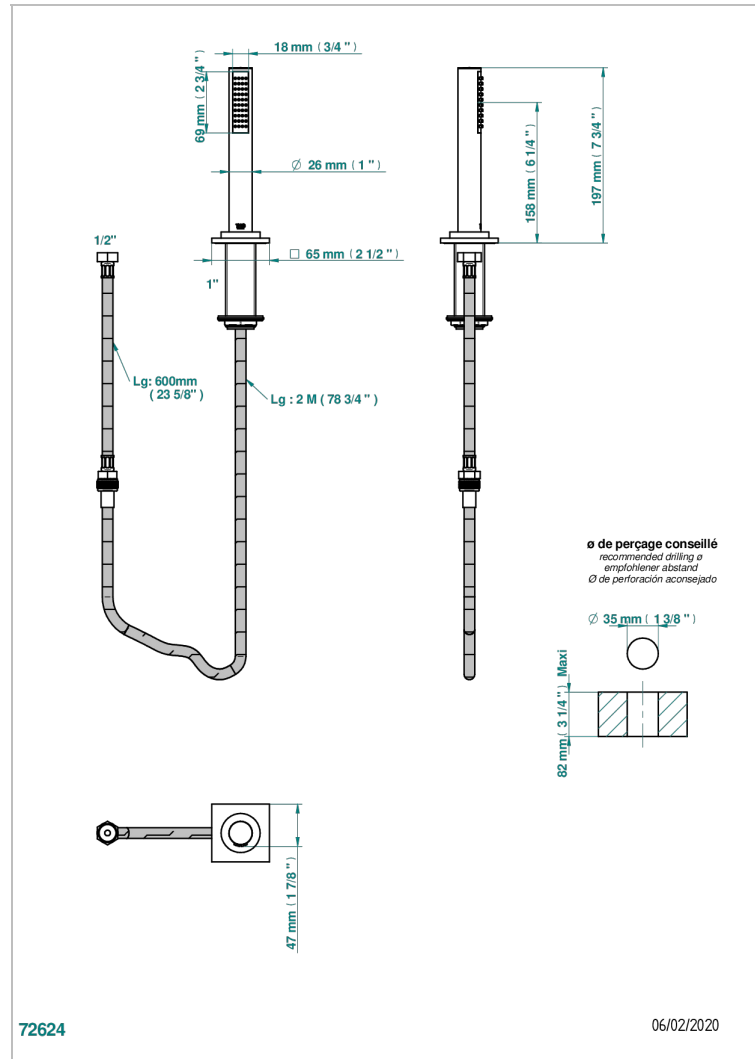

# ICON-X TITANIUM

U7L-60A

Rim mounted stylised handshower, 2 m hose and angle rest

## CHARACTERISTIC

- ACS : 20ACCLY558