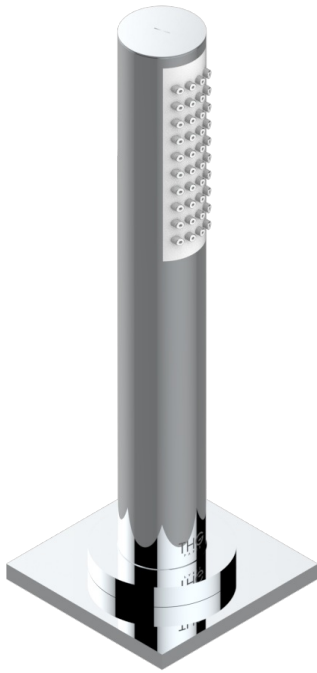

ICON-X TITANIUM

U7L-60A

Rim mounted stylised handshower, 2 m hose and angle rest

CHARACTERISTIC

- ACS : 20ACCLY558

STANDARDS

AVAILABLE FINITIONS

Antique nickel - H28
Black ceram - D30
Blush PVD - H62
Brass color PVD - H49
Brown bronze color PVD - F33
Gold color PVD - H52

Graphite PVD - H64
Matt Umber PVD - H67
Matt blush PVD - H60
Matt brass color PVD - H50
Matt brown bronze color PVD - F34
Matt chrome - C02

Matt gold - F07
Matt gold color PVD - H53
Matt graphite PVD - H65
Matt nickel (color finish) - C01
Matt nickel color PVD - H56
Nickel color PVD - H55

Polished chrome (color finish) - A02
Polished gold (color finish) - F01
Polished nickel - B01
Soft gold - F30
Soft matt gold - F31
Umber PVD - H66