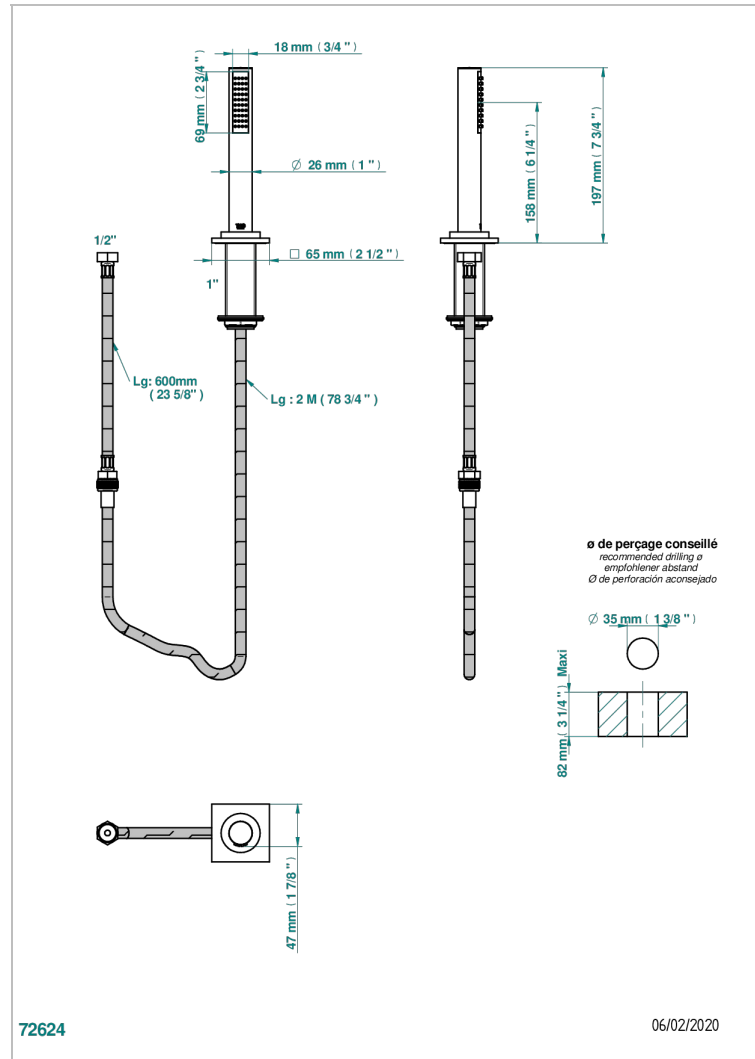

ICON-X TITANIUM

U7L-60A

Rim mounted stylised handshower, 2 m hose and angle rest

CHARACTERISTIC

- ACS : 20ACCLY558

STANDARDS

AVAILABLE FINITIONS

Antique nickel - H28
Black ceram - D30
Blush PVD - H62
Brass color PVD - H49
Brown bronze color PVD - F33
Gold color PVD - H52

Polished chrome (color finish) - A02
Polished gold (color finish) - F01
Polished nickel - B01
Soft gold - F30
Soft matt gold - F31
Umber PVD - H66