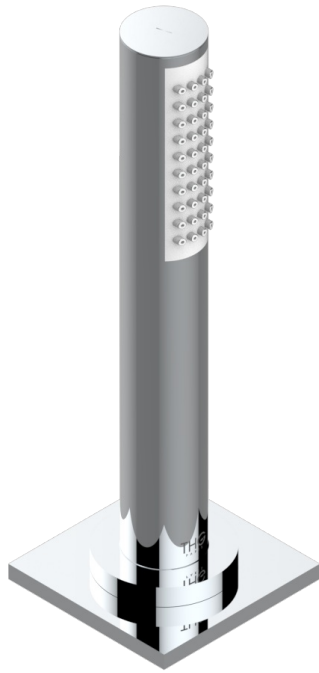

# ICON-X METAL INLAYS WITH LEVER HANDLES

U7K-60A

Deck mounted hand shower, with hose

## CHARACTERISTIC

- ACS : 20ACCLY558

## AVAILABLE FINITIONS

Black ceram - D30  
Blush PVD - H62  
Brass color PVD - H49  
Brown bronze color PVD - F33  
Chrome polished - A02  
Gold color PVD - H52

Gold mat - F07  
Gold polished - F01  
Graphite PVD - H64  
Matt Umber PVD - H67  
Matt blush PVD - H60  
Matt brass color PVD - H50

Umber PVD - H66