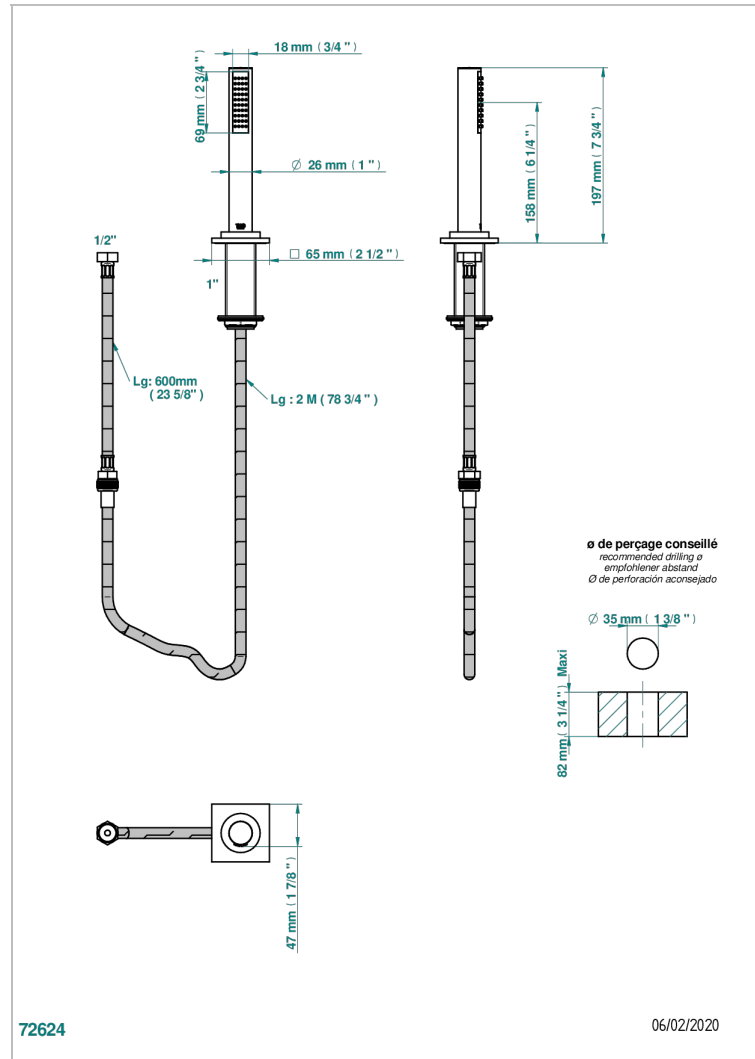

# ICON-X METAL INLAYS WITH LEVER HANDLES

U7K-60A

Deck mounted hand shower, with hose

## CHARACTERISTIC

- ACS : 20ACCLY558