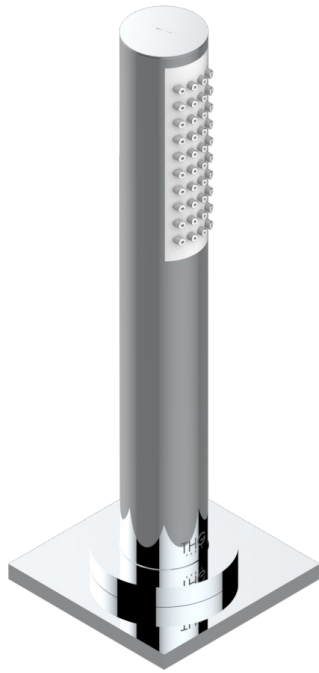

ICON-X METAL INLAYS WITH LEVER

U7K-60A

Rim mounted stylised handshower, 2 m hose and angle rest

CHARACTERISTIC

- ACS : 20ACCLY558

STANDARDS

AVAILABLE FINITIONS

Antique nickel - H28
Black ceram - D30
Blush PVD - H62
Brass color PVD - H49
Brown bronze color PVD - F33
Gold color PVD - H52

Graphite PVD - H64
Matt Umber PVD - H67
Matt blush PVD - H60
Matt brass color PVD - H50
Matt brown bronze color PVD - F34
Matt chrome - C02

Matt gold - F07
Matt gold color PVD - H53
Matt graphite PVD - H65
Matt nickel (color finish) - C01
Matt nickel color PVD - H56
Nickel color PVD - H55

Polished chrome (color finish) - A02
Polished chrome with gold inlay - GA1
Polished gold (color finish) - F01
Polished nickel - B01
Soft gold - F30
Soft matt gold - F31
Umber PVD - H66