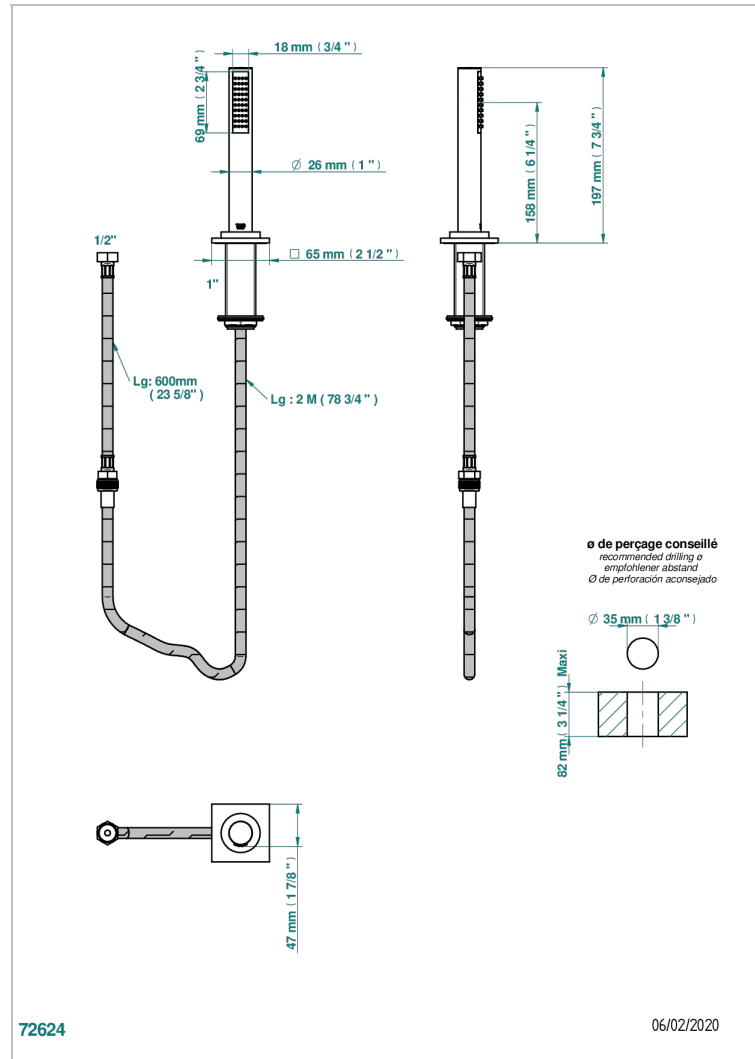

ICON-X METAL INLAYS WITH LEVER

U7K-60A

Rim mounted stylised handshower, 2 m hose and angle rest

CHARACTERISTIC

- ACS : 20ACCLY558

STANDARDS

AVAILABLE FINITIONS

Antique nickel - H28
Black ceram - D30
Blush PVD - H62
Brass color PVD - H49
Brown bronze color PVD - F33
Gold color PVD - H52

Polished chrome (color finish) - A02
Polished chrome with gold inlay - GA1
Polished gold (color finish) - F01
Polished nickel - B01
Soft gold - F30
Soft matt gold - F31
Umber PVD - H66