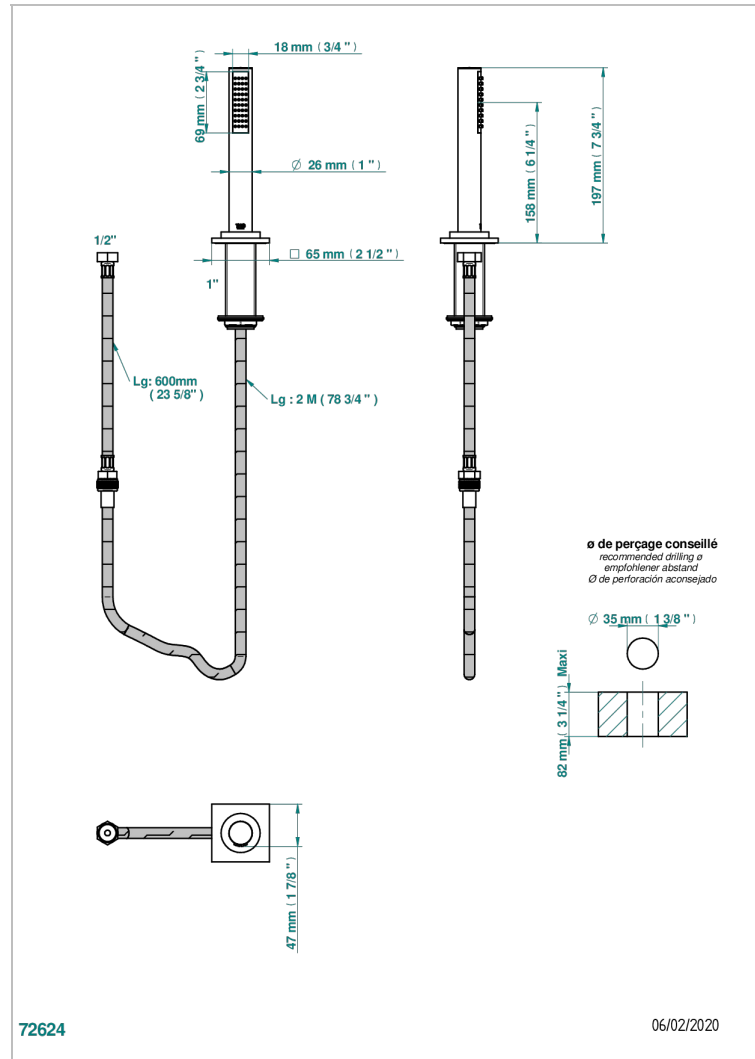

ICON-X METAL INLAYS

U7J-60A

Deck mounted hand shower, with hose

CHARACTERISTIC

- ACS : 20ACCLY558

STANDARDS

AVAILABLE FINITIONS

Black ceram - D30
Blush PVD - H62
Brass color PVD - H49
Brown bronze color PVD - F33
Chrome polished - A02
Gold color PVD - H52

Gold mat - F07
Gold polished - F01
Graphite PVD - H64
Matt Umber PVD - H67
Matt blush PVD - H60
Matt brass color PVD - H50

Matt brown bronze color PVD - F34
Matt chrome (American satin) - C02
Matt gold color PVD - H53
Matt graphite PVD - H65
Matt nickel (American satin) - C01
Matt nickel color PVD - H56

Nickel antique / Sovereign - H28
Nickel color PVD - H55
Nickel polished - B01
Polished chrome with gold inlay - GA1
Soft gold - F30
Soft matt gold - F31

Umber PVD - H66