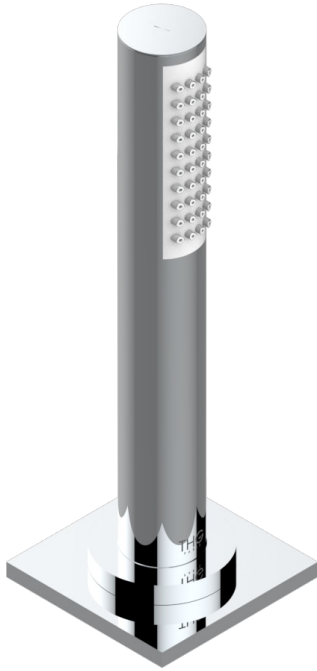

ICON-X METAL INLAYS

U7J-60A

Deck mounted hand shower, with hose

CHARACTERISTIC

- ACS : 20ACCLY558

STANDARDS

AVAILABLE FINITIONS

Black ceram - D30
Blush PVD - H62
Brass color PVD - H49
Brown bronze color PVD - F33
Chrome polished - A02
Gold color PVD - H52

Gold mat - F07
Gold polished - F01
Graphite PVD - H64
Matt Umber PVD - H67
Matt blush PVD - H60
Matt brass color PVD - H50

Matt brown bronze color PVD - F34
Matt chrome (American satin) - C02
Matt gold color PVD - H53
Matt graphite PVD - H65
Matt nickel (American satin) - C01
Matt nickel color PVD - H56

Nickel antique / Sovereign - H28
Nickel color PVD - H55
Nickel polished - B01
Polished chrome with gold inlay - GA1
Soft gold - F30
Soft matt gold - F31

Umber PVD - H66